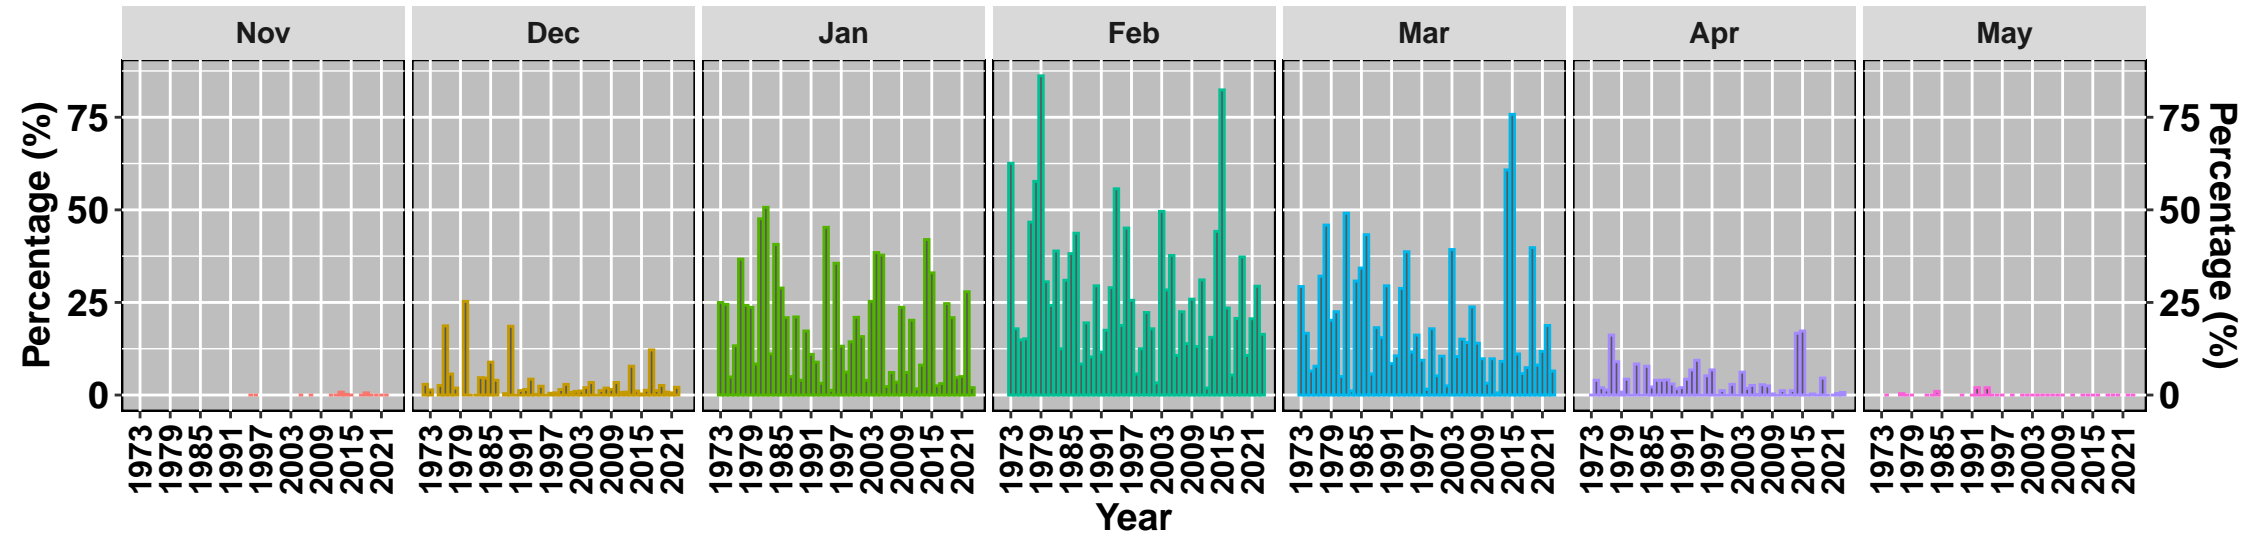

Lake Ontario Ice Cover

Lake Ontario Monthly Maximum Ice Cover

Lake Ontario Annual Maximum Ice Cover