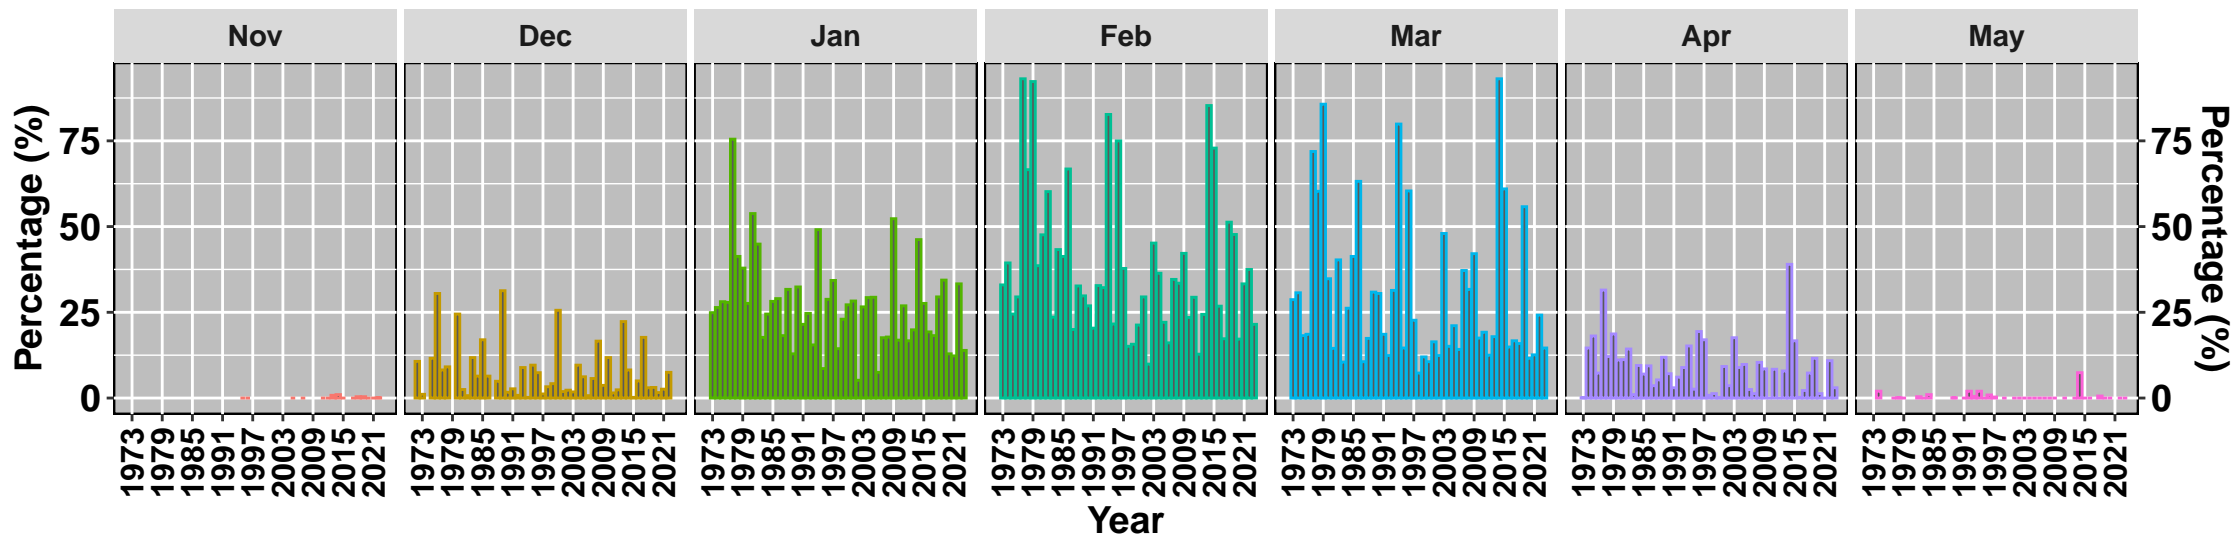

Lake Michigan Ice Cover

Lake Michigan Monthly Maximum Ice Cover

Lake Michigan Annual Maximum Ice Cover