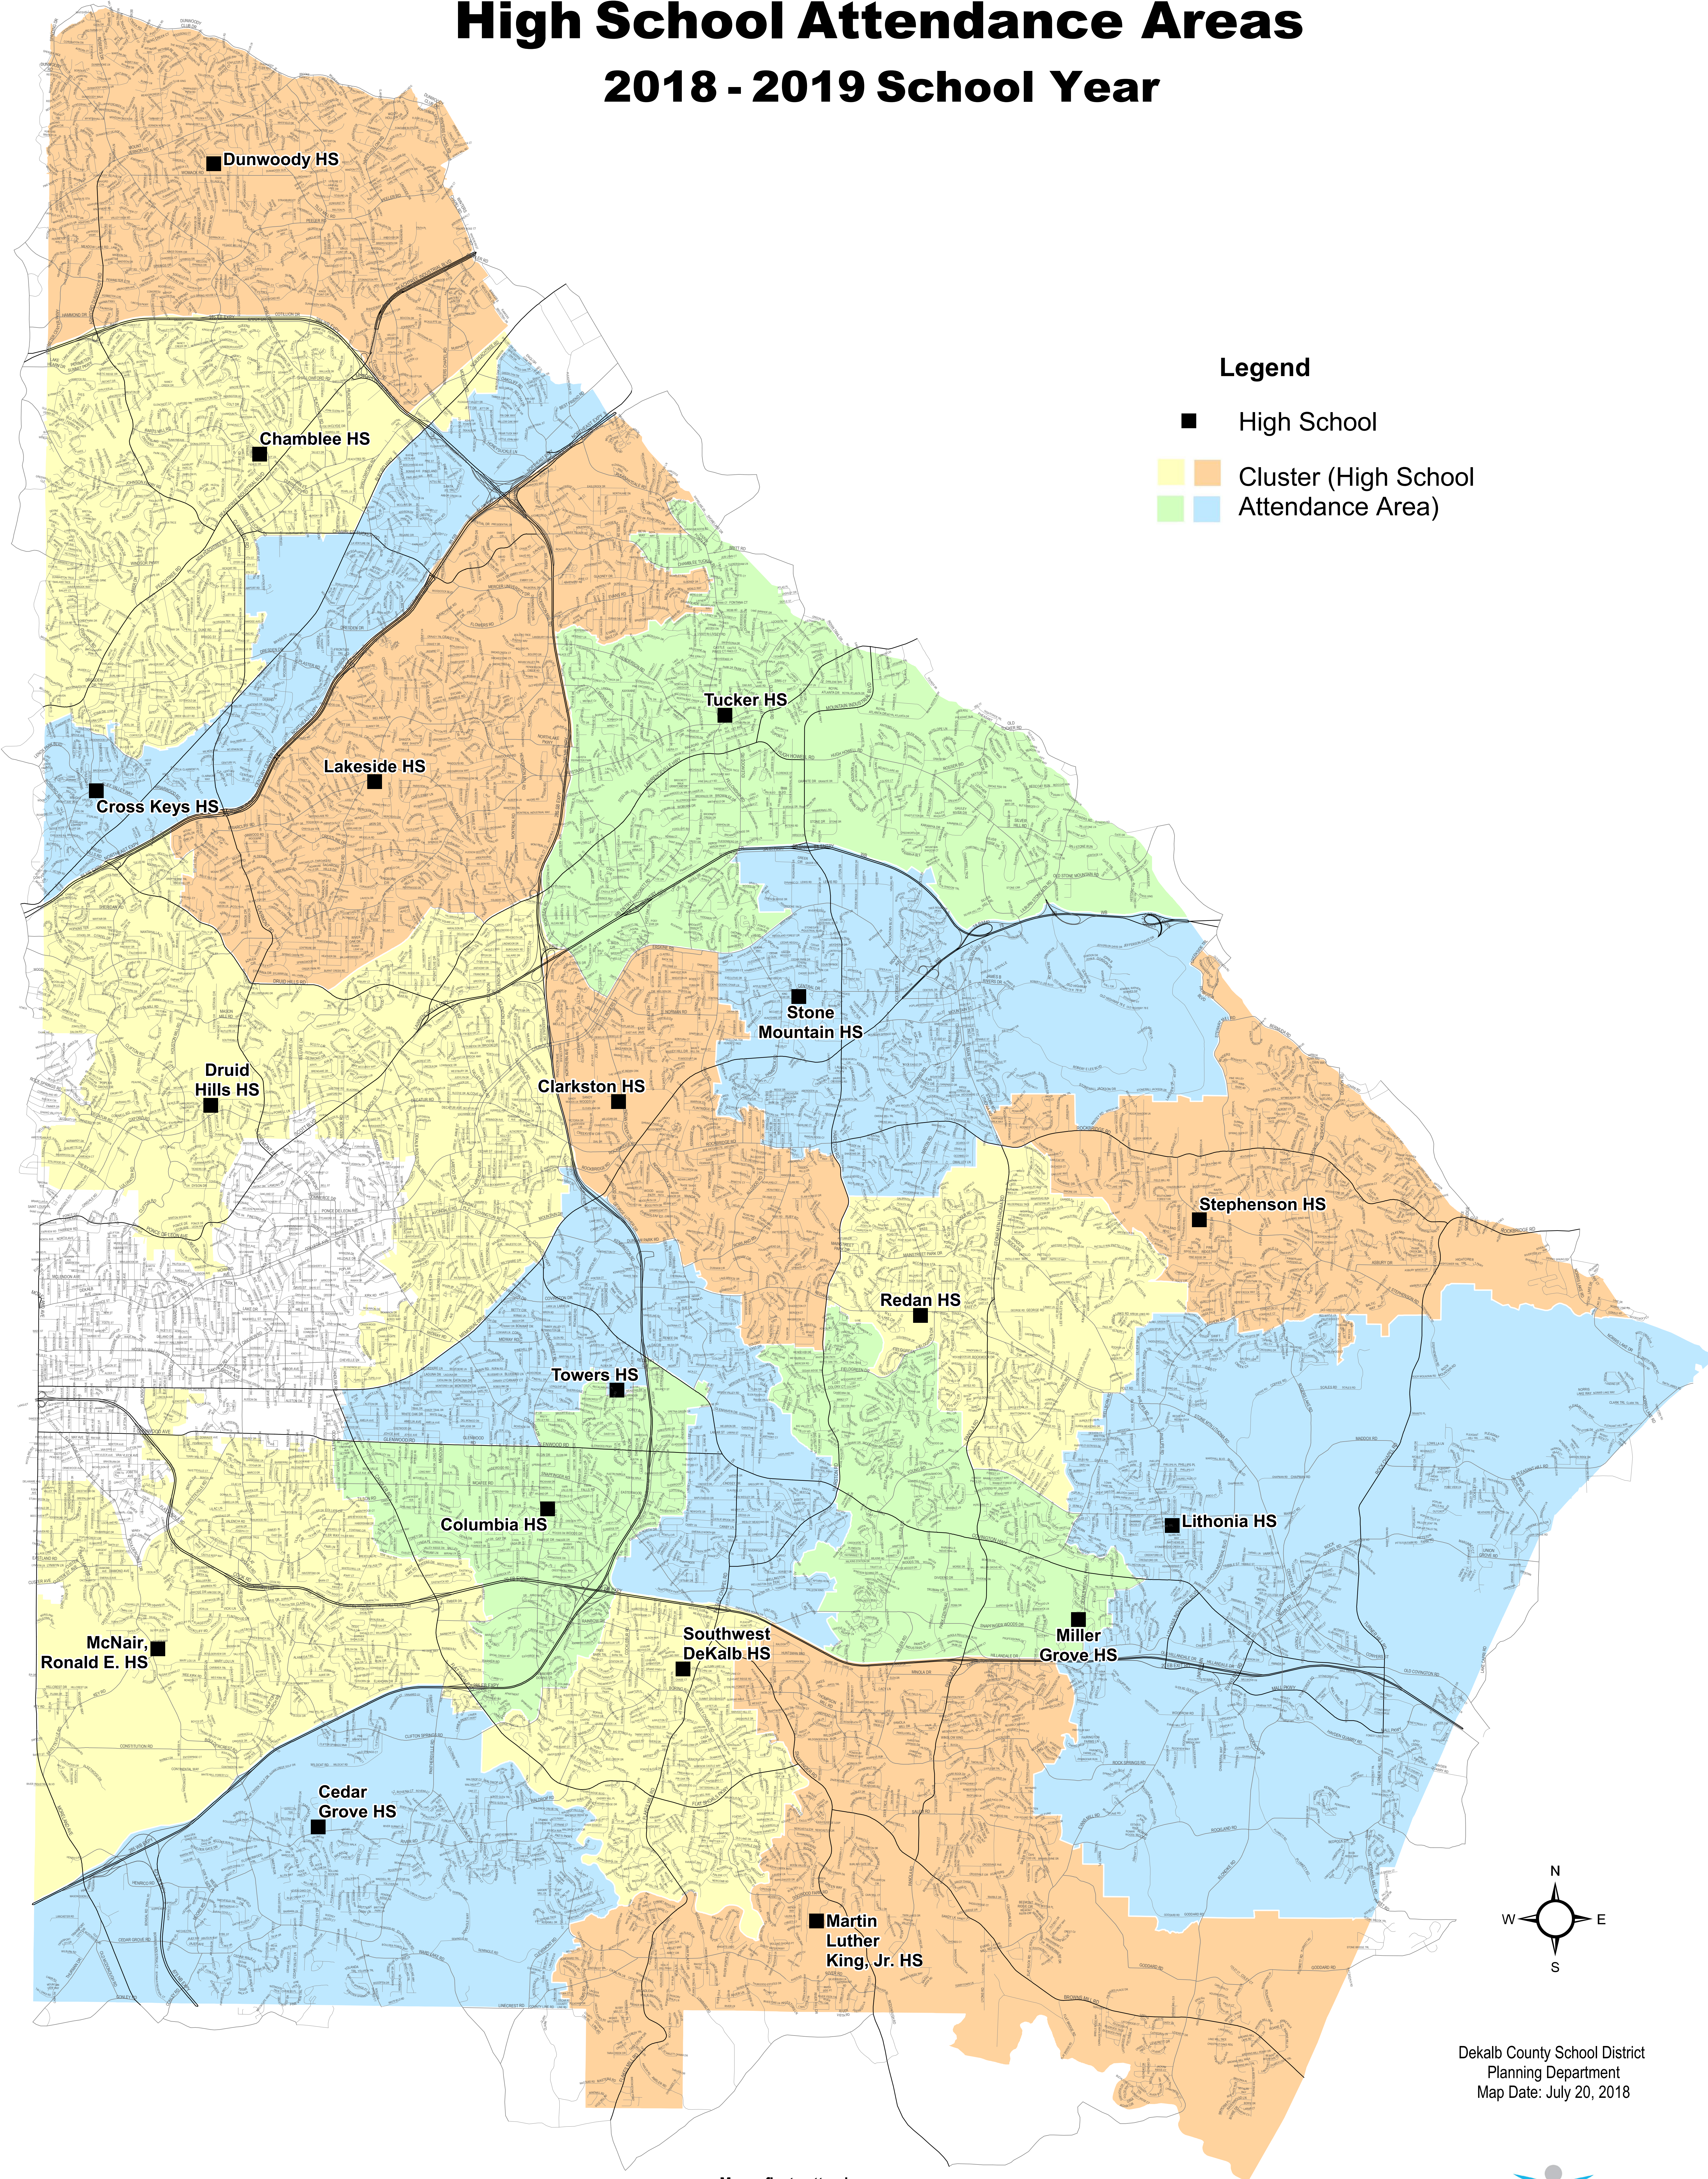

DeKalb County School District

High School Attendance Areas

2018 - 2019 School Year

Legend

- High School
- Cluster (High School Attendance Area)

DeKalb County School District
 Planning Department
 Map Date: July 20, 2018

0 0.5 1 2 3 4
 Miles

Map reflects attendance areas as passed by the Board of Education on March 7th, 2016, July 11th, 2016, and February 12th, 2018 & various annexations by the City of Atlanta & Decatur.

Emory annexation into the Atlanta Public Schools (APS) is not reflected on this map, due to a temporary injunction by Fulton County Court on June 29th, 2018 that blocks the expansion of APS in this area.