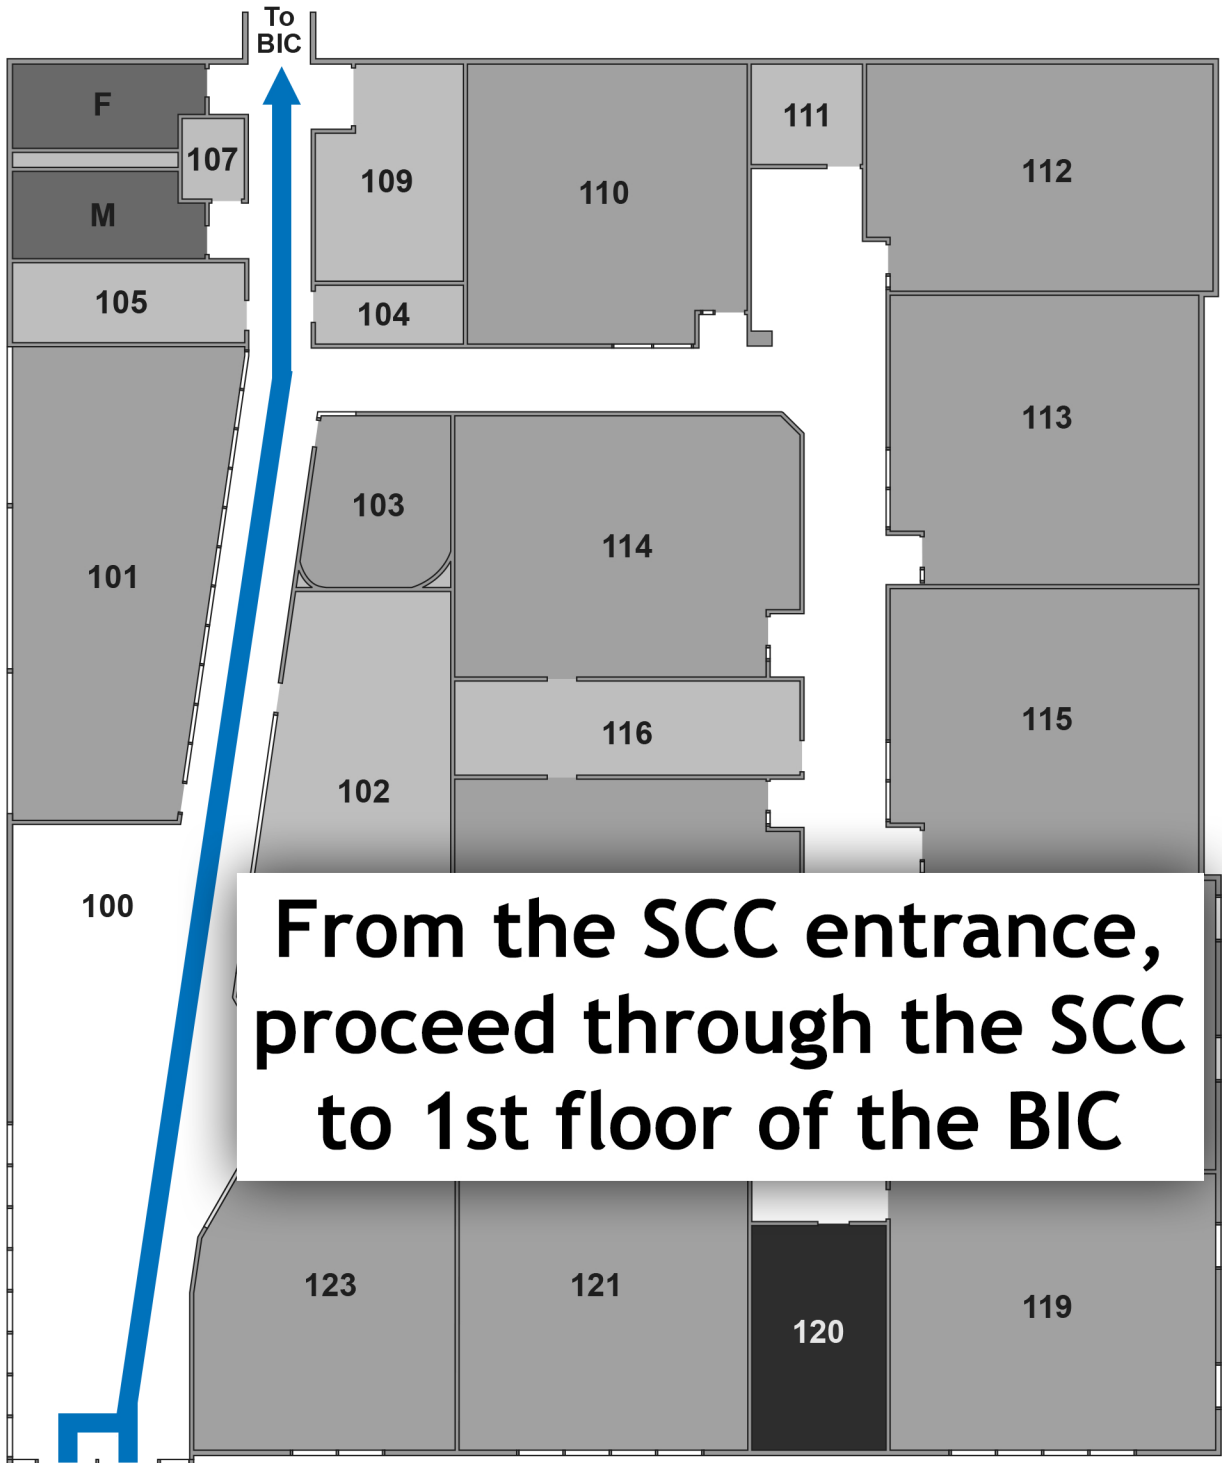

How to get to the College of Dupage Meteorology Department

Park in the NE
corner of
College Lot 3

usbank

BIC

SCC

PEC

College 1A

College 3

College 2

College 1

Stadium

COLLEGE ROAD

FAWELL BOULEVARD

LAMBERT ROAD

Enter through either
the SCC or BIC

**From the SCC entrance,
proceed through the SCC
to 1st floor of the BIC**

2406
Part-time
Faculty

BIC
2405
Testing

BIC 2405B

**From the BIC entrance,
take elevator or stairs
to 3rd floor of the BIC**

2503

2411

M

8

3520

3518

3516

Courtyard
Open to
Below

3509

3640

3642

3644