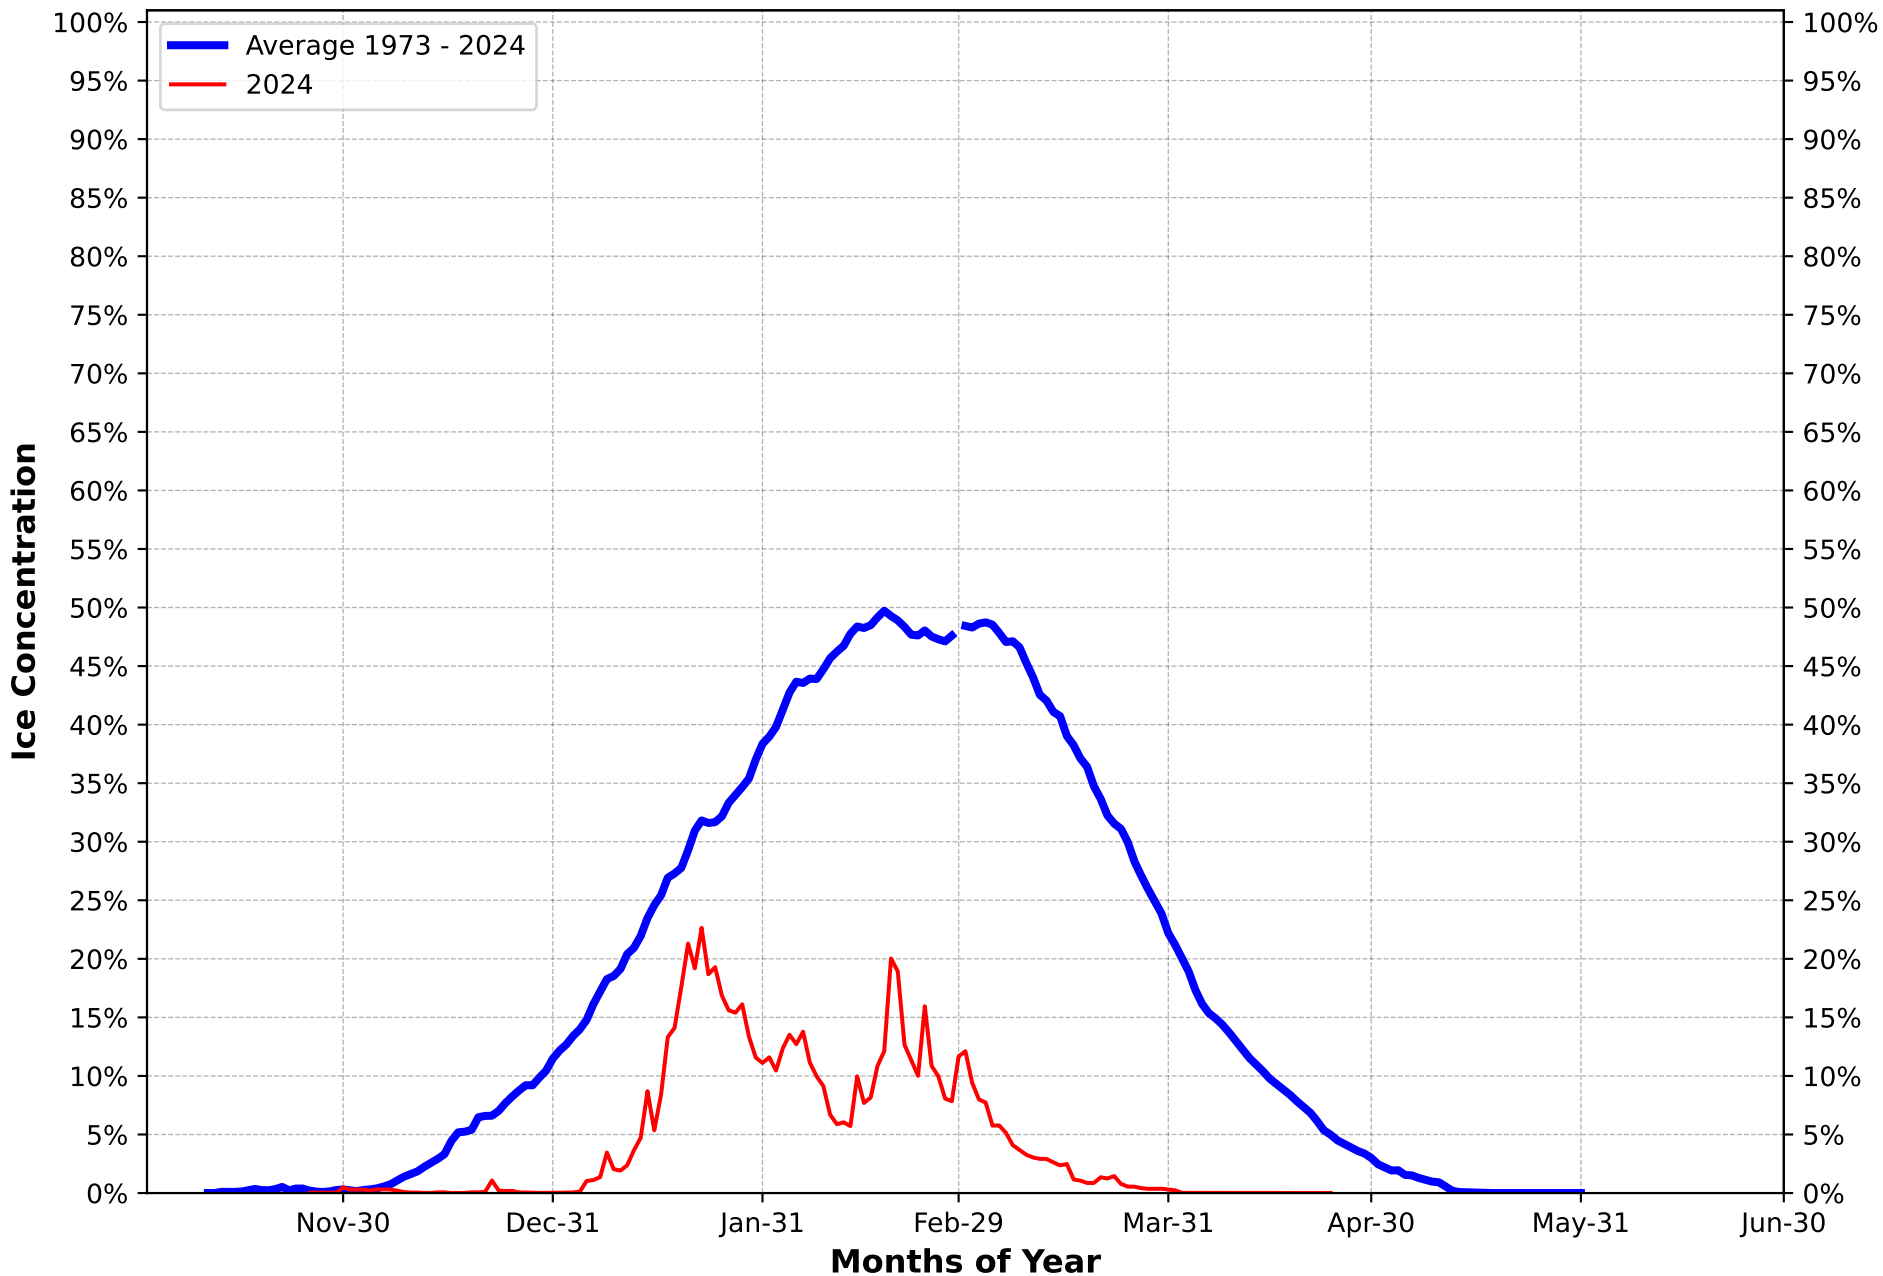

Lake Huron Long Term Average Ice Concentration Compared to Current Year

Lake-wide ice cover derived from data produced by the U.S. National Ice Center and Canadian Ice Service