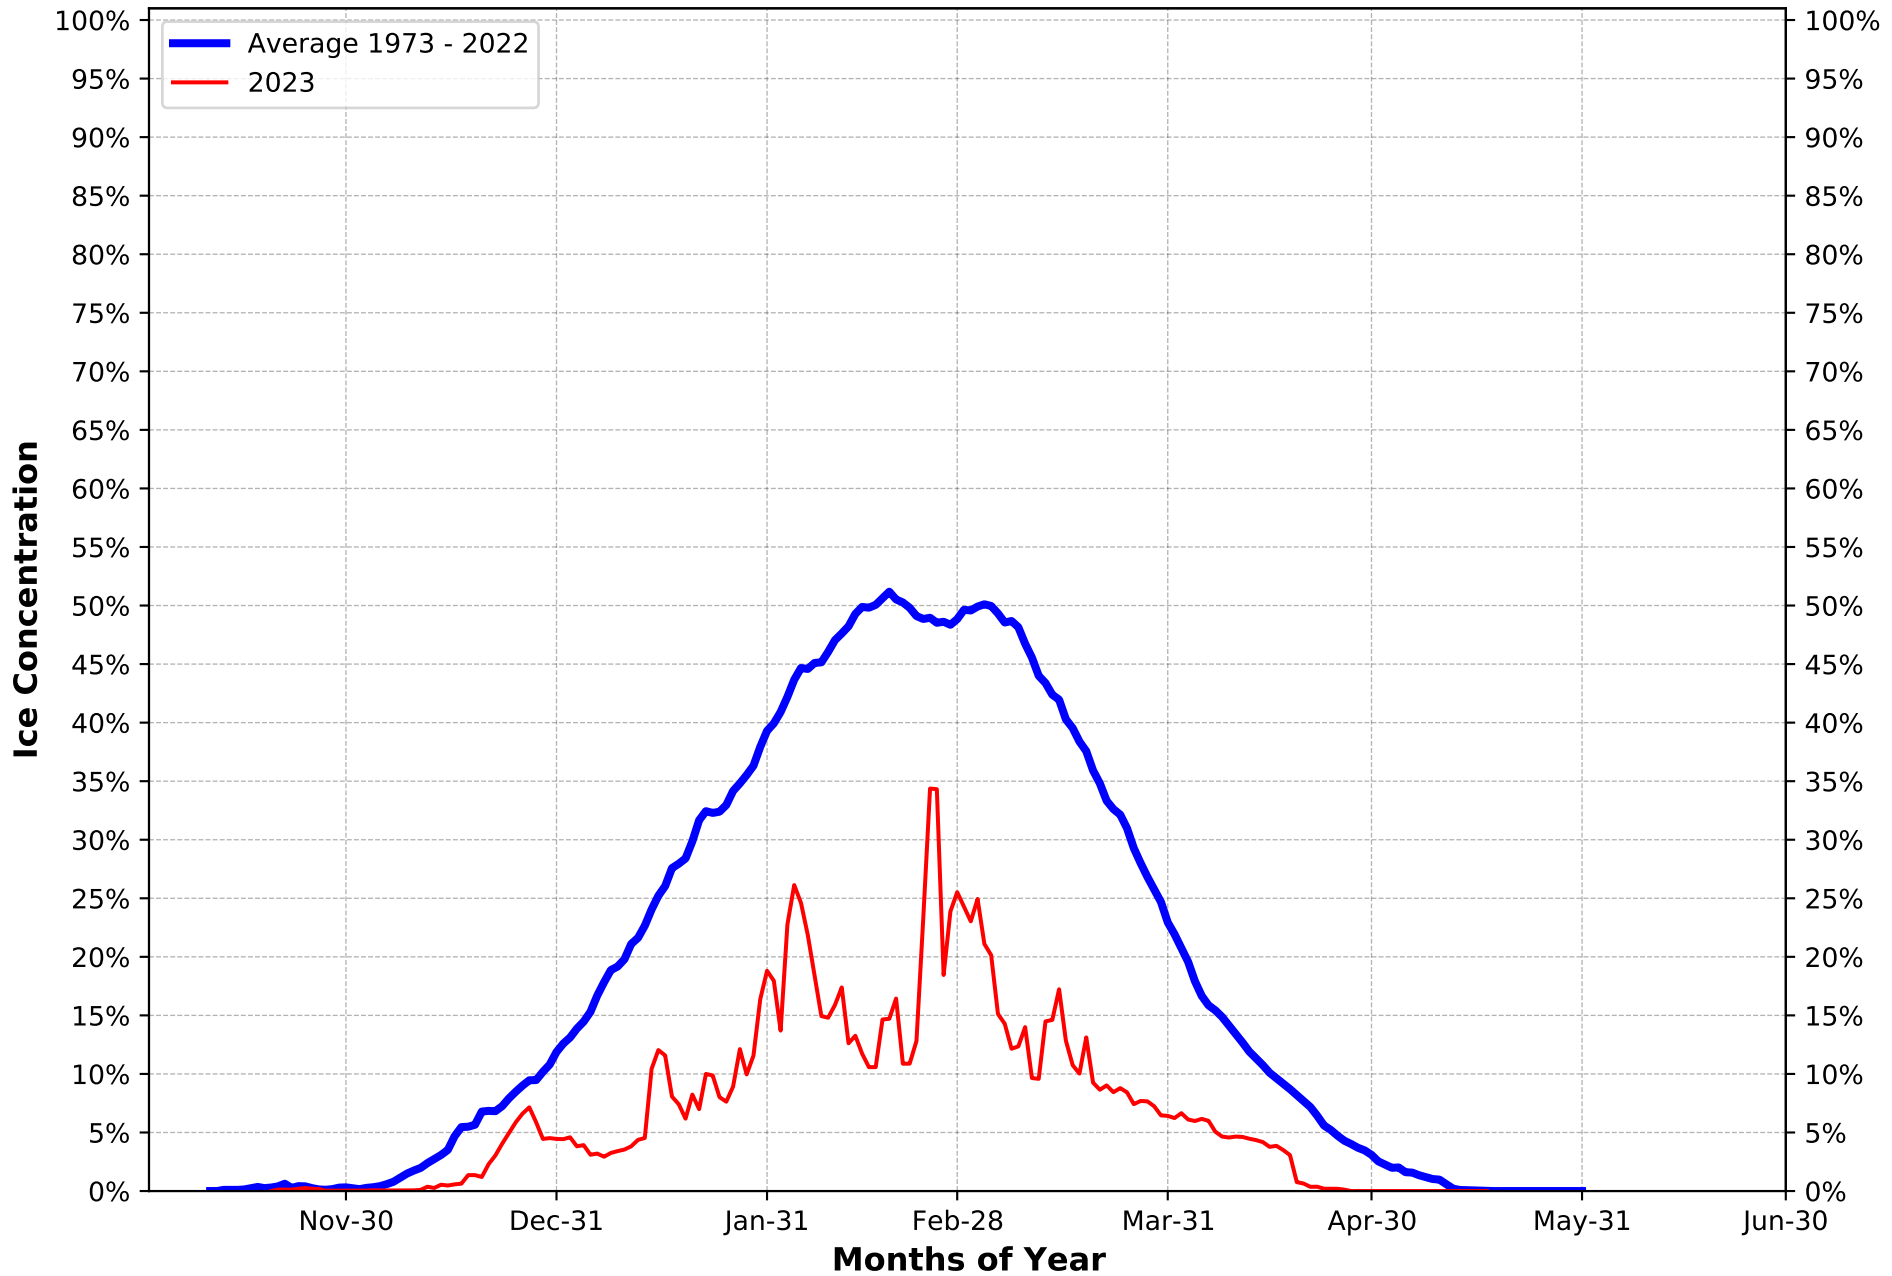

Lake Huron Long Term Average Ice Concentration Compared to Current Year

Lake-wide ice cover derived from data produced by the U.S. National Ice Center and Canadian Ice Service