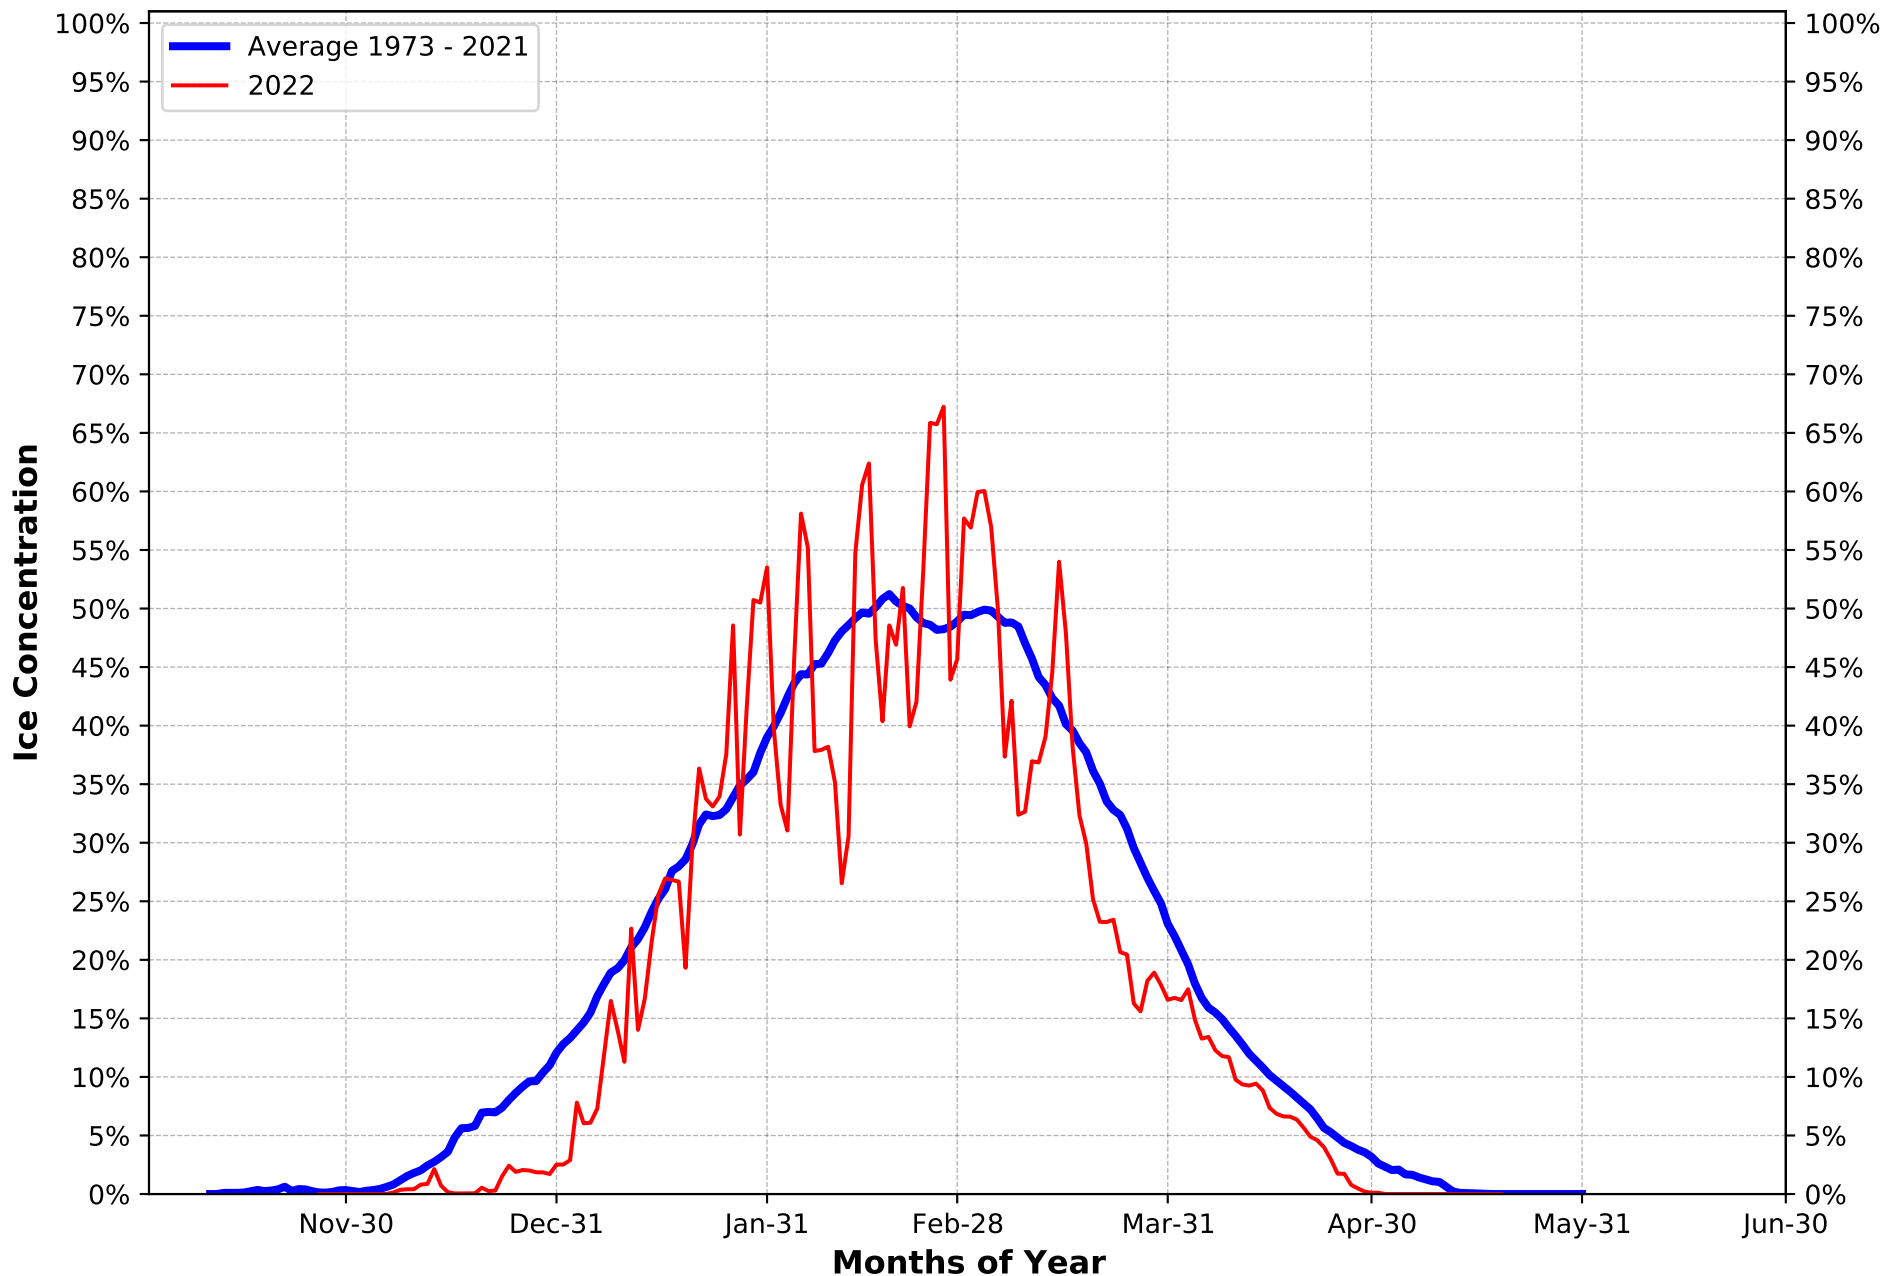

Lake Huron Long Term Average Ice Concentration Compared to Current Year

Lake-wide ice cover derived from data produced by the U.S. National Ice Center and Canadian Ice Service