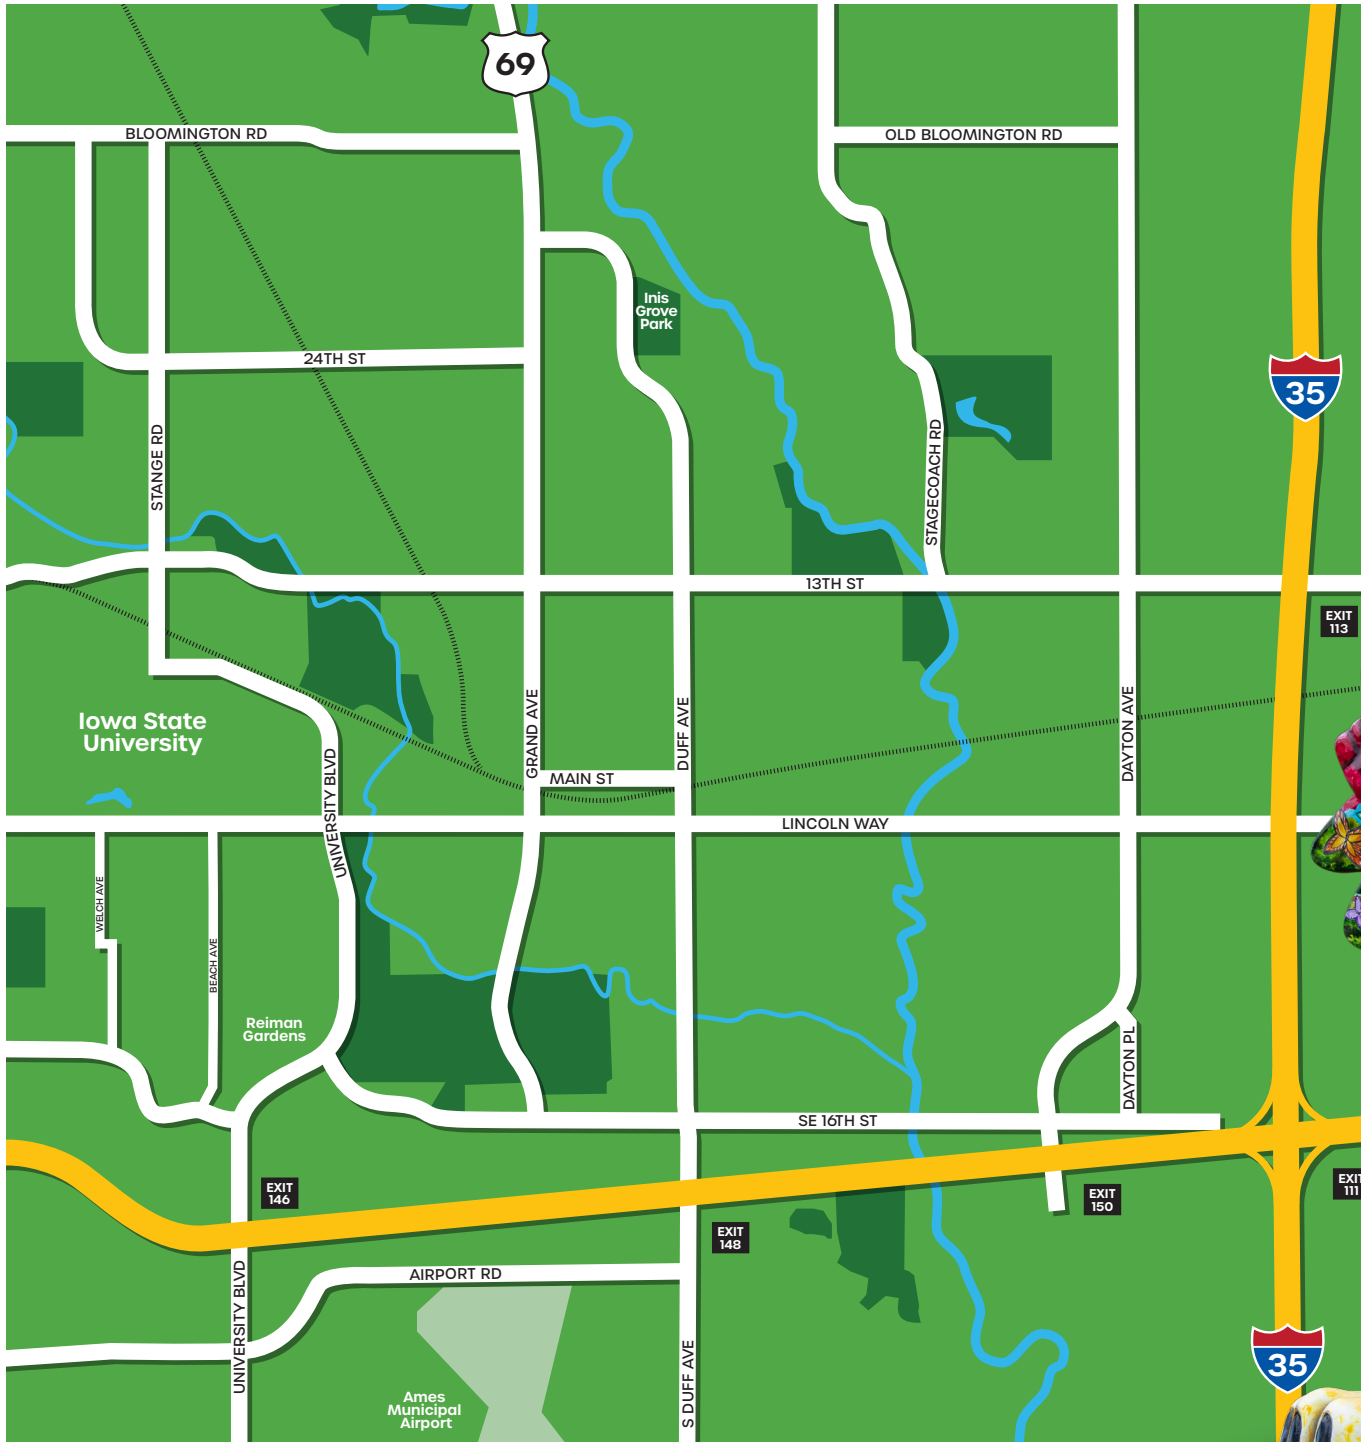

CYCLONE

- 1. See Yourself in Ames**
Kellogg Ave & Main St
- 2. Cy the Dentist Guy**
Pyfferoen Pediatric
Dentistry (301 5th St)
- 3. Cy-House Rock!**
Friedrich Iowa Realty
(100 6th St)
- 4. Protect and Serve Cy**
City Hall (515 Clark Ave)
- 5. Dia de los Ciclonos**
YSS Family Life Center
(125 S 3rd St)
- 6. Anatomy of a Cyclone**
Inside Mary Greeley Medical
Center (1111 Duff Ave)
- 7. Celebrating 150 Years of
Town and Gown**
Inis Grove Park (2500 Duff Ave)
- 8. Spirit of Fashion**
Inside North Grand Mall
(2801 Grand Ave)
- 9. Local Banker, Local Hero**
Bankers Trust (3725 Stange Rd)
- 10. ExCytod to Serve**
Fareway - Somerset
(3619 Stange Rd)
- 11. M Wally B**
Wallaby's (2733 Stange Rd)
- 12. DeCYde to Get Fit**
Ames Racquet & Fitness Center
Somerset (2622 Stange Rd)
- 13. Astro Cy**
Inside Howe Hall
(NE corner on Bissel Road)
- 14. Graduation Cy**
Inside Union Drive Community
Center (2499 Union Dr)
- 15. Cy's Tribute**
Inside ISU Memorial Union
(2229 Lincoln Way)
- 16. Bronze Cy (the original!)**
ISU Alumni Center
(420 Beach Ave)
- 17. LegaCy Tribute to Jack Trice**
Parking lot south of
Jack Trice Stadium
- 18. What We Love About ISU**
Reiman Gardens
(1407 University Blvd)
- 19. Dr. Cy**
ISU Small Animal Hospital
(1809 S Riverside Dr)
- 20. CYtes of Ames**
Discover Ames
(1601 Golden Aspen Dr)
- 21. Pilot Cy**
Ames Municipal Airport
(2520 Airport Dr)
- 22. Cy Strong**
Inside Converse Conditioned
Air (3116 S Duff Ave)
- 23. Cy's All In for an Ames
Tradition**
Hickory Park (1404 S Duff Ave)
- 24. All In Cy**
First Interstate Bank
(316 S Duff Ave)
- 25. Construction Cy**
Manatts (2120 E 13th St)
- 26. MetalliCy**
Todd & Sargent, Inc.
(2905 SE 5th St)
- 27. Bronze Cy**
Gateway Hotel and Conference
Center (2100 Green Hills Dr)

Visit us! DiscoverAmes.com

The Cy statues were originally commissioned by the Leadership Ames Class XXVII, a program sponsored by the Ames Chamber of Commerce.