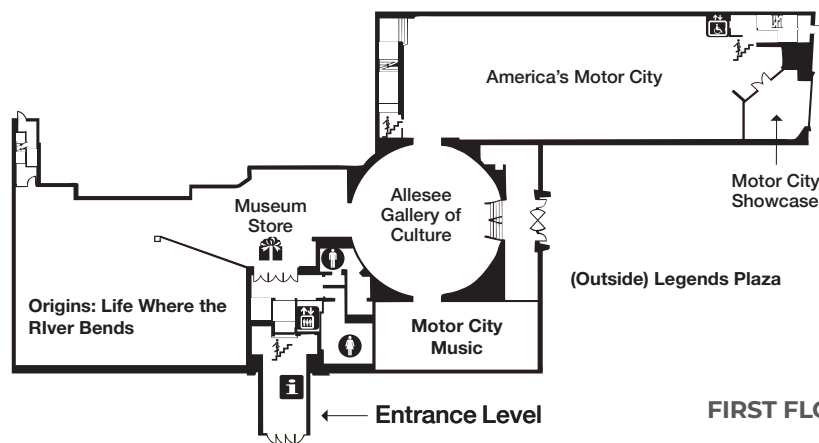

Sensory Guide™

Sensory Levels (1= Low Sensory Stimulation, 10= High Sensory Stimulation)

DETROIT
HISTORICAL
SOCIETY

Accessibility is a central tenet of the Detroit Historical Society's core values. As it works to ensure that the Detroit Historical Museum's exhibitions and programming are accessible to the broadest range of constituents possible, including individuals with disabilities, the Society has become a Certified Autism Center to better serve its neuro-diverse visitors. The Society has refined exhibition spaces and posted sensory guides to alert visitors to the level of stimulation present in each gallery. Sensory bags are available at the registration desks and family events regularly offer special hours for individuals who would benefit from a less stimulating museum experience.

This is a gallery-by-gallery guide to the sensory experiences in this museum.

MUSEUM MAP

LOWER LEVEL

FIRST FLOOR

SECOND FLOOR

Sensory Levels (1= Low Sensory Stimulation, 10= High Sensory Stimulation)

Detroit Historical Museum
5401 Woodward Ave,
Detroit, MI 48202