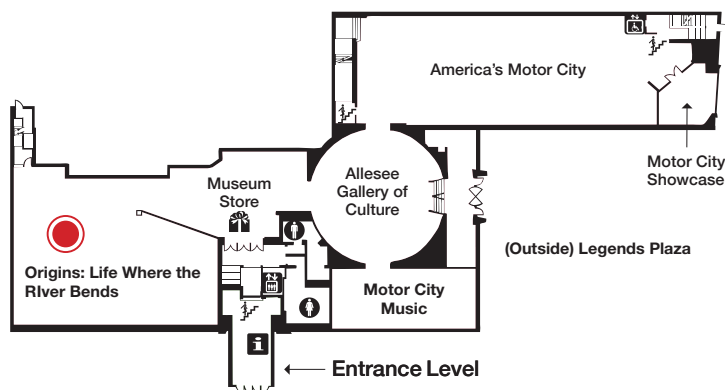

LOWER LEVEL FIRST FLOOR SECOND FLOOR

IBCCES Sensory Guide™

Sensory Levels (1= Low Sensory Stimulation, 10= High Sensory Stimulation)

Detroit Historical Museum
5401 Woodward Ave,
Detroit, MI 48202

Origins: Life Where the River Bends Detroit, MI ISD#9365

SMELL

1

© 2023 IBCCES ALL RIGHTS RESERVED

PARTICIPANT GUIDELINES

- Opportunity for tactile engagement with parts of the exhibit

- Low impact on this sense

- Multiple videos can play at the same time causing sounds to bleed together
- Potential for volume to rise as more guests move throughout exhibit

- Indoor/overhead lighting
- Some digital screens in this area

- Low impact on this sense

© 2023 IBCCES ALL RIGHTS RESERVED

LOWER LEVEL **FIRST FLOOR** SECOND FLOOR

IBCCES Sensory Guide™

Sensory Levels (1= Low Sensory Stimulation, 10= High Sensory Stimulation)