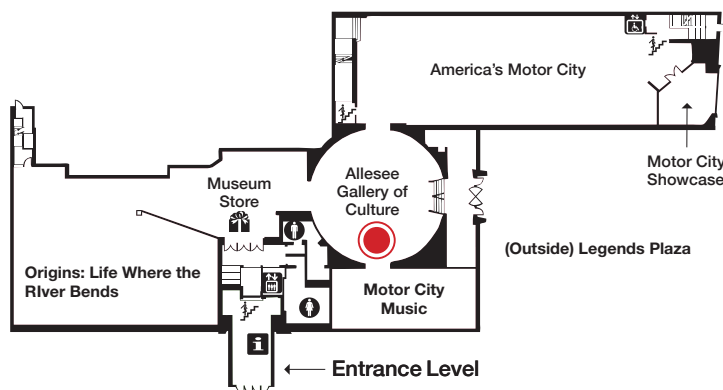

SIGHT

3

SMELL

1

© 2023 IBCCES ALL RIGHTS RESERVED

PARTICIPANT GUIDELINES

- Guests can walk around and explore the area

- Low impact on this sense

LOWER LEVEL FIRST FLOOR SECOND FLOOR

IBCCES Sensory Guide™

Sensory Levels (1= Low Sensory Stimulation, 10= High Sensory Stimulation)

Detroit Historical Museum
5401 Woodward Ave,
Detroit, MI 48202

Motor City Music		Detroit, MI		ISD#9364	
TOUCH	TASTE	SOUND	SIGHT	SMELL	
2	1	4	3	1	
<p>PARTICIPANT GUIDELINES</p> <ul style="list-style-type: none"> • Guests can mix their own music with the mixing board 		<ul style="list-style-type: none"> • Low impact on this sense 		<ul style="list-style-type: none"> • Music is playing throughout this exhibit • Mixing board makes loud or soft music based on guest interaction • Potential for close proximity/shared space with other visitors 	
		<ul style="list-style-type: none"> • Indoor/overhead lighting • Additional spotlights throughout exhibit • Bright colors with contrasting black walls 		<ul style="list-style-type: none"> • Low impact on this sense 	
				© 2023 IBCCES ALL RIGHTS RESERVED	
				© 2023 IBCCES ALL RIGHTS RESERVED	