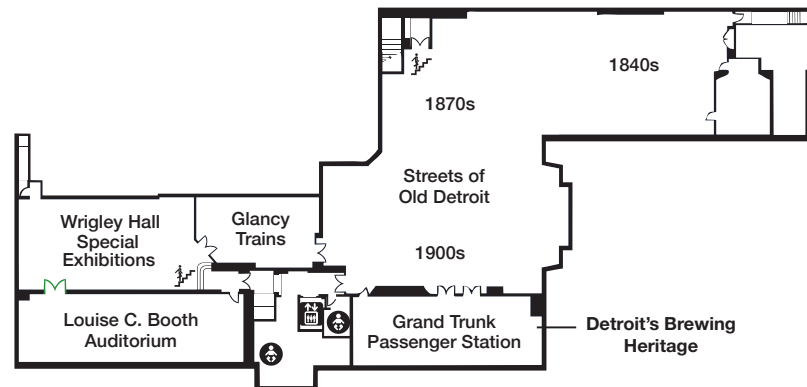

Sensory Guide™

Sensory Levels (1= Low Sensory Stimulation, 10= High Sensory Stimulation)

DETROIT
HISTORICAL
SOCIETY

Accessibility is a central tenet of the Detroit Historical Society's core values. As it works to ensure that the Detroit Historical Museum's exhibitions and programming are accessible to the broadest range of constituents possible, including individuals with disabilities, the Society has become a Certified Autism Center to better serve its neuro-diverse visitors. The Society has refined exhibition spaces and posted sensory guides to alert visitors to the level of stimulation present in each gallery. Sensory bags are available at the registration desks and family events regularly offer special hours for individuals who would benefit from a less stimulating museum experience.

This is a gallery-by-gallery guide to the sensory experiences in this museum.

MUSEUM MAP

LOWER LEVEL

FIRST FLOOR

SECOND FLOOR

Sensory Levels (1= Low Sensory Stimulation, 10= High Sensory Stimulation)

Detroit Historical Museum
5401 Woodward Ave,
Detroit, MI 48202