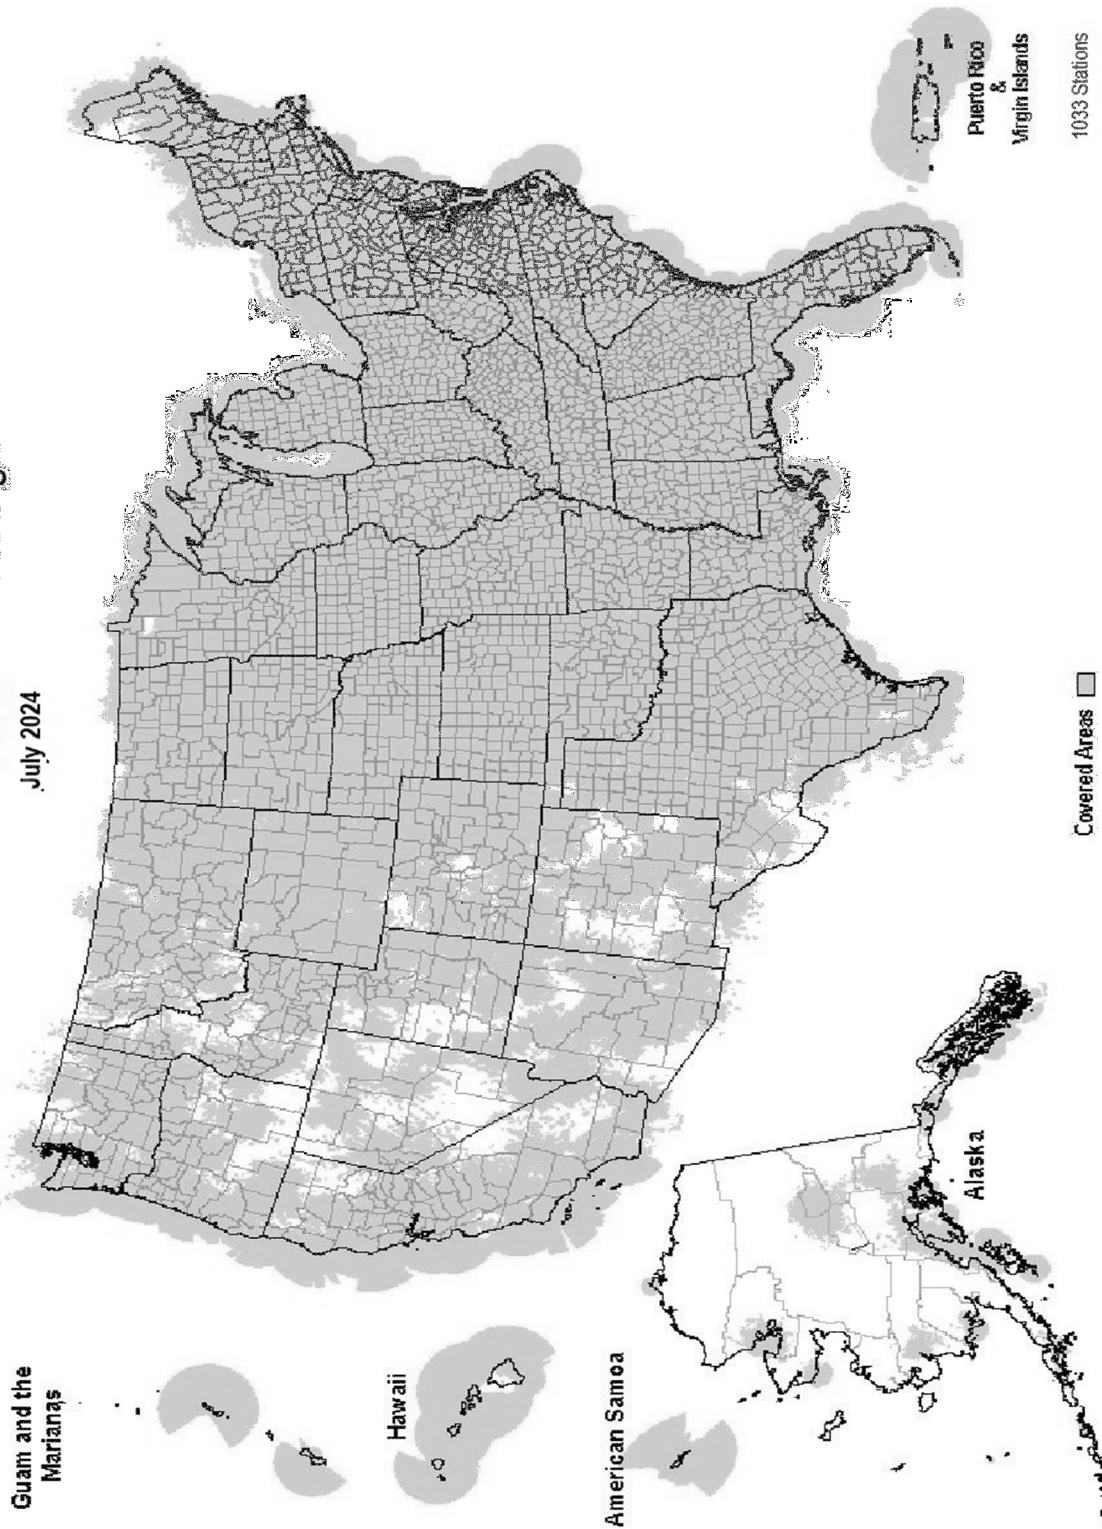

NOAA Weather Radio RF Coverage

July 2024

NOAA/PA 94062
Rev July 2024