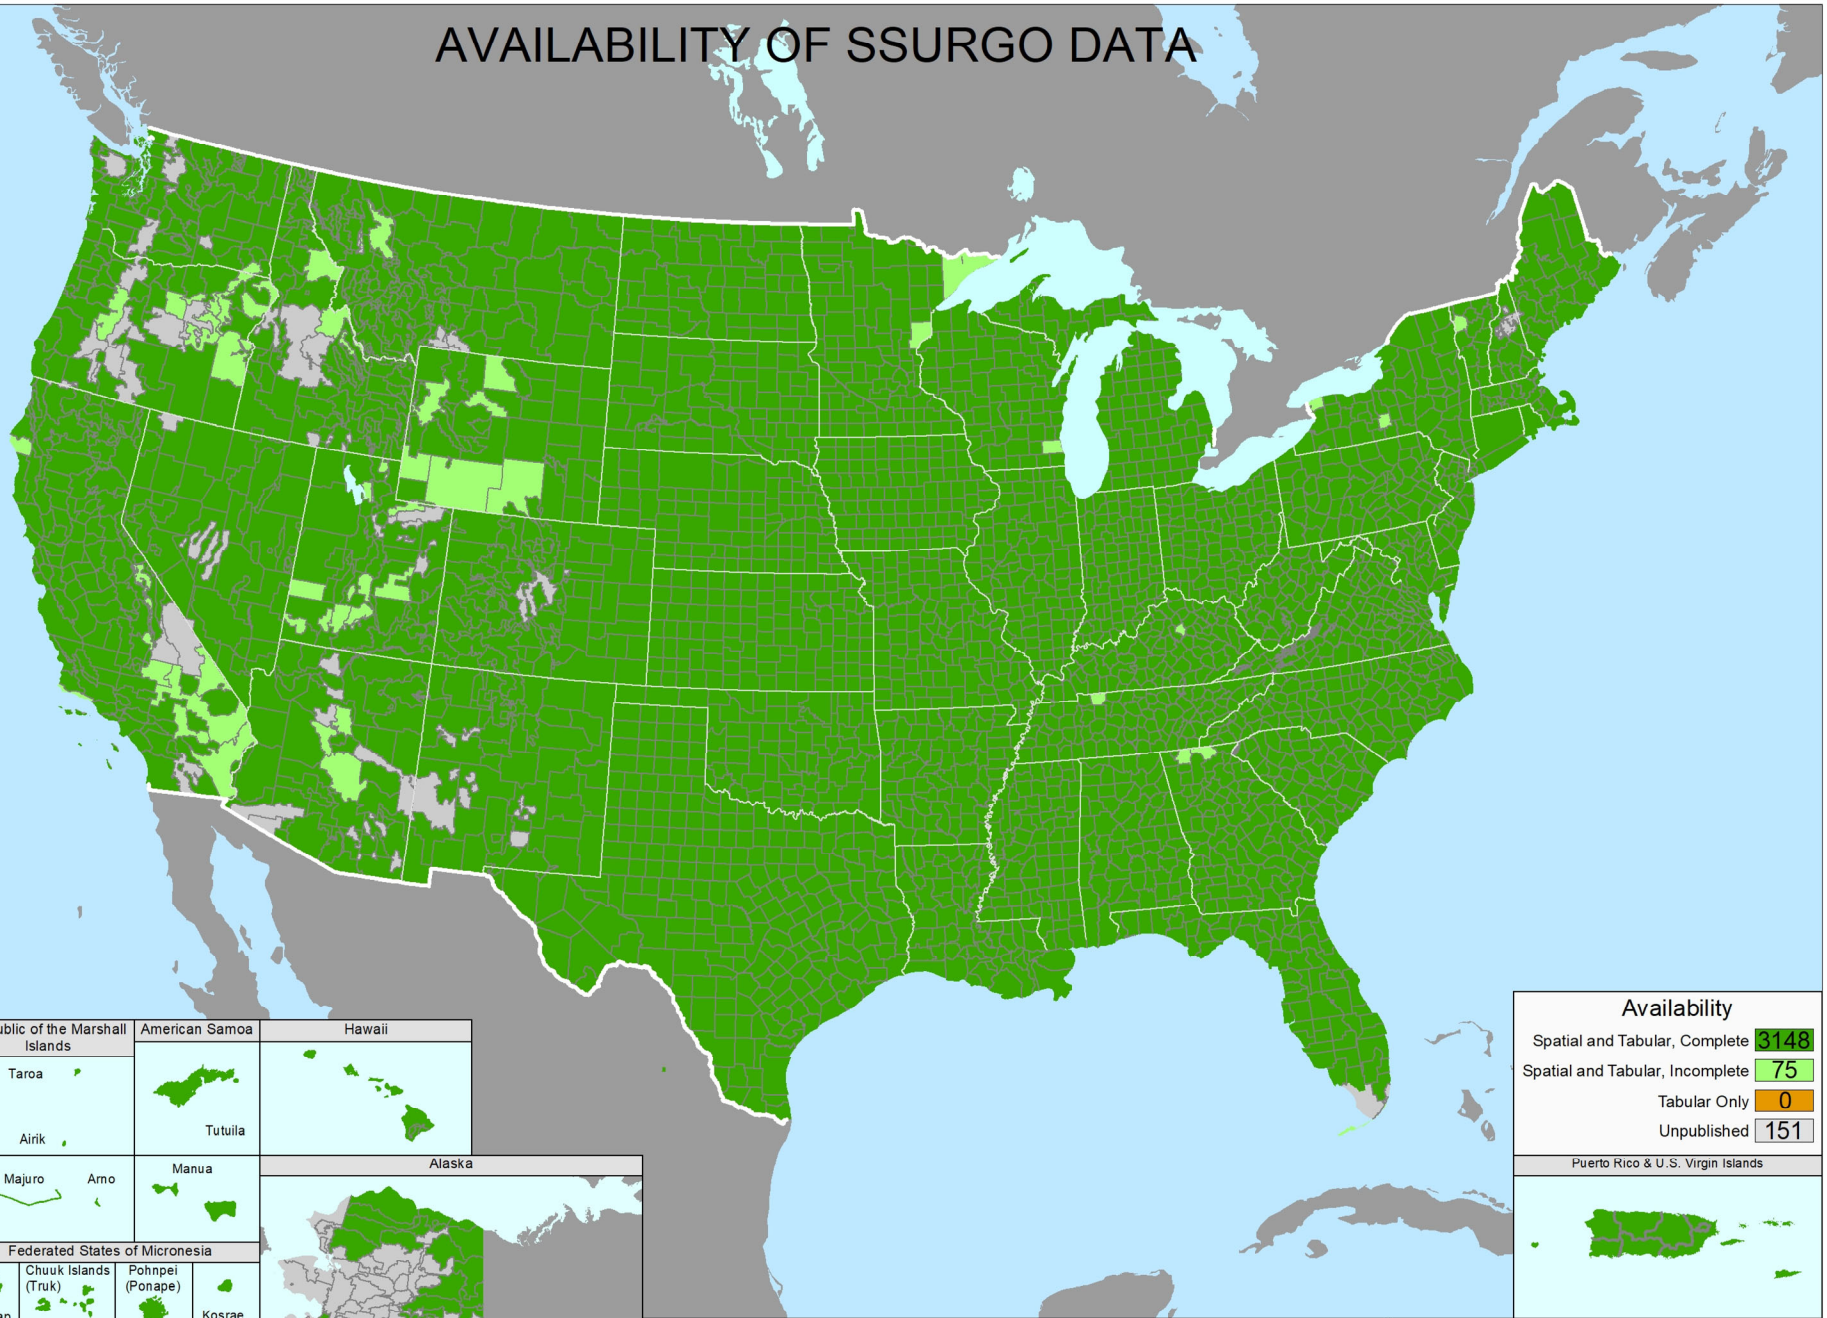

AVAILABILITY OF SSURGO DATA

Northern Mariana Islands

Guam

Republic of Palau

Republic of the Marshall Islands

American Samoa

Hawaii

Alaska

Federated States of Micronesia

Availability	
Spatial and Tabular, Complete	3148
Spatial and Tabular, Incomplete	75
Tabular Only	0
Unpublished	151

Puerto Rico & U.S. Virgin Islands

Publication Date: 10/11/2023

Web Soil Survey: <http://websoilsurvey.nrcs.usda.gov>

SSURGO: Soil Geography Web Page

**United States
Department of
Agriculture**

USDA is an equal opportunity
provider and employer