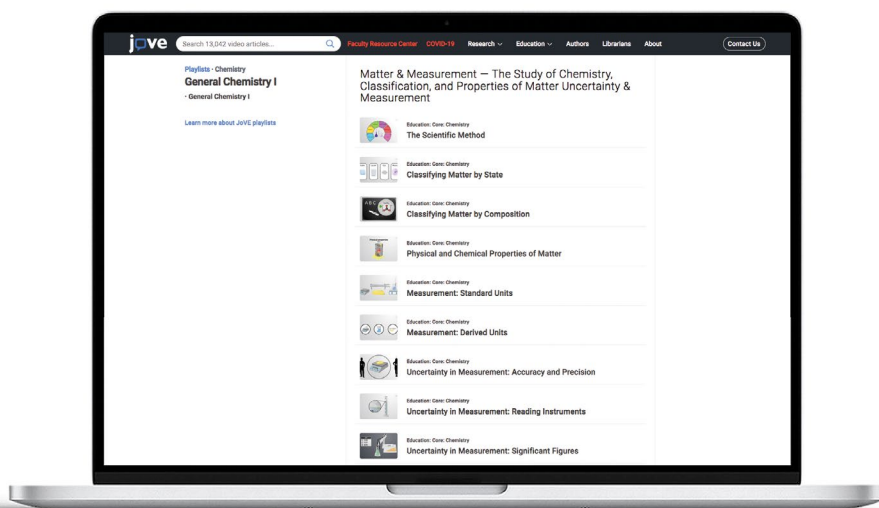

SYLLABUS MAPPING

JoVE is committed to providing users with everything they need to benefit from their subscription, including a syllabus mapping service **at no additional cost to the library**. Our subject-matter experts with advanced degrees in a variety of science disciplines can map JoVE content to any syllabus or lab training program.

JoVE Playlists

All JoVE syllabus maps are delivered as digital playlists. It is the most convenient and user-friendly way to streamline teaching, training and research with JoVE.

With text labels for playlists, users can:

- Guide students through the playlist material
- Add memos and notes
- Create engaging class assignments
- Reduce the amount of supervision required for training programs

Learn more about playlists [here](#).

Benefits of mapping JoVE videos to a syllabus

Streamlined lesson planning: Faculty do not have to spend time on finding relevant content; JoVE provides ready-to-use playlists customized to their syllabus

Syllabus-related **videos brought together in one list** makes it easy to quickly locate the videos whenever required

JoVE playlists can be used in **any learning environment**; once created, they can also be reused

JoVE-created playlists can be **modified, updated and repurposed** by faculty and lab managers

“I have made extensive use of the General Chemistry playlist that provides an extensive range of short videos that covers the entire content of the general chemistry course.

So JoVE can meet needs in both the lecture and virtual (or face-to-face) lab environments.”

— Richard Jarman
Professor of Chemistry
College of DuPage, USA

Pre-made syllabus maps for commonly-taught courses and training programs, covering a variety of subjects, can be found [here](#).

To request a syllabus or training program map, please contact our Customer Success Team at customersuccess@jove.com.

JoVE is the leading producer and publisher of video resources with the mission to increase the productivity of research and education in science, medicine, and engineering.

customersuccess@jove.com | www.jove.com

Copyright © 2021 JoVE