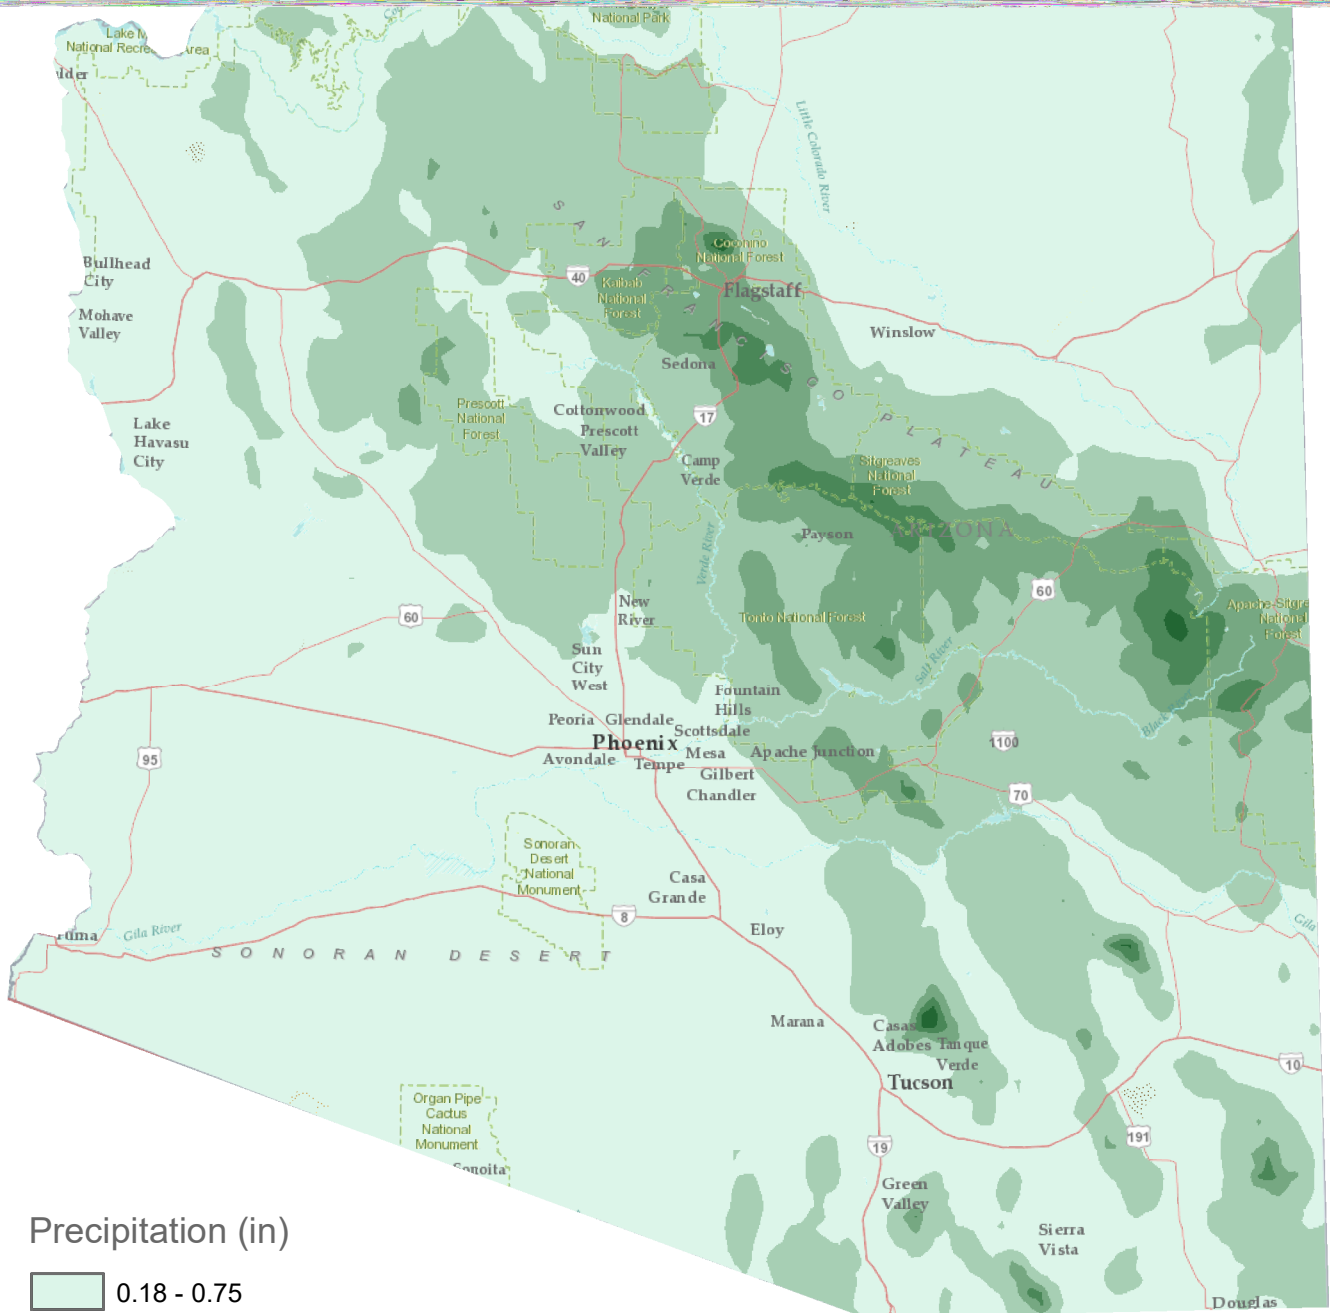

Average November Precipitation

Precipitation (in)

Copyright 2023 Arizona State Climate Office
 Arizona, 1991-2020
 Data source: PRISM
 Date created: July 2023