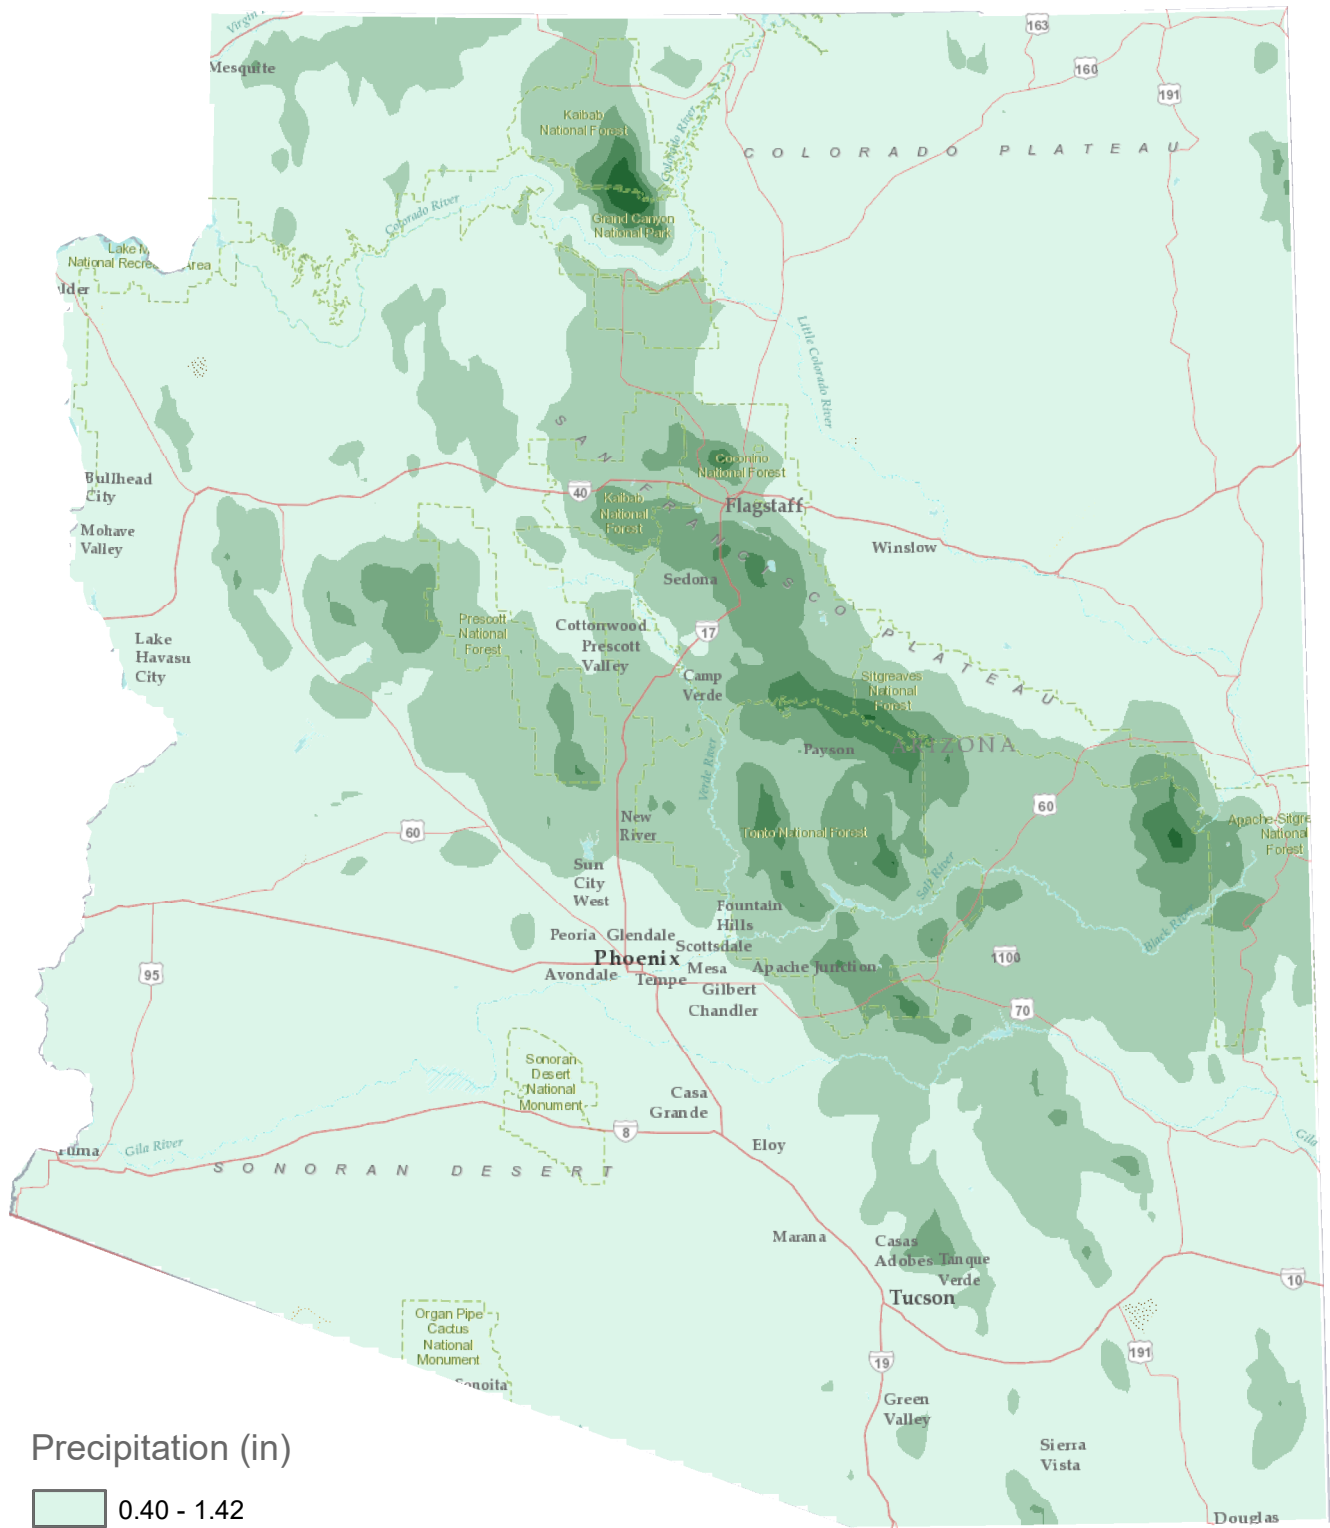

# Average January Precipitation

## Precipitation (in)

Copyright 2023 Arizona State Climate Office  
 Arizona, 1991-2020  
 Data source: PRISM  
 Date created: July 2023