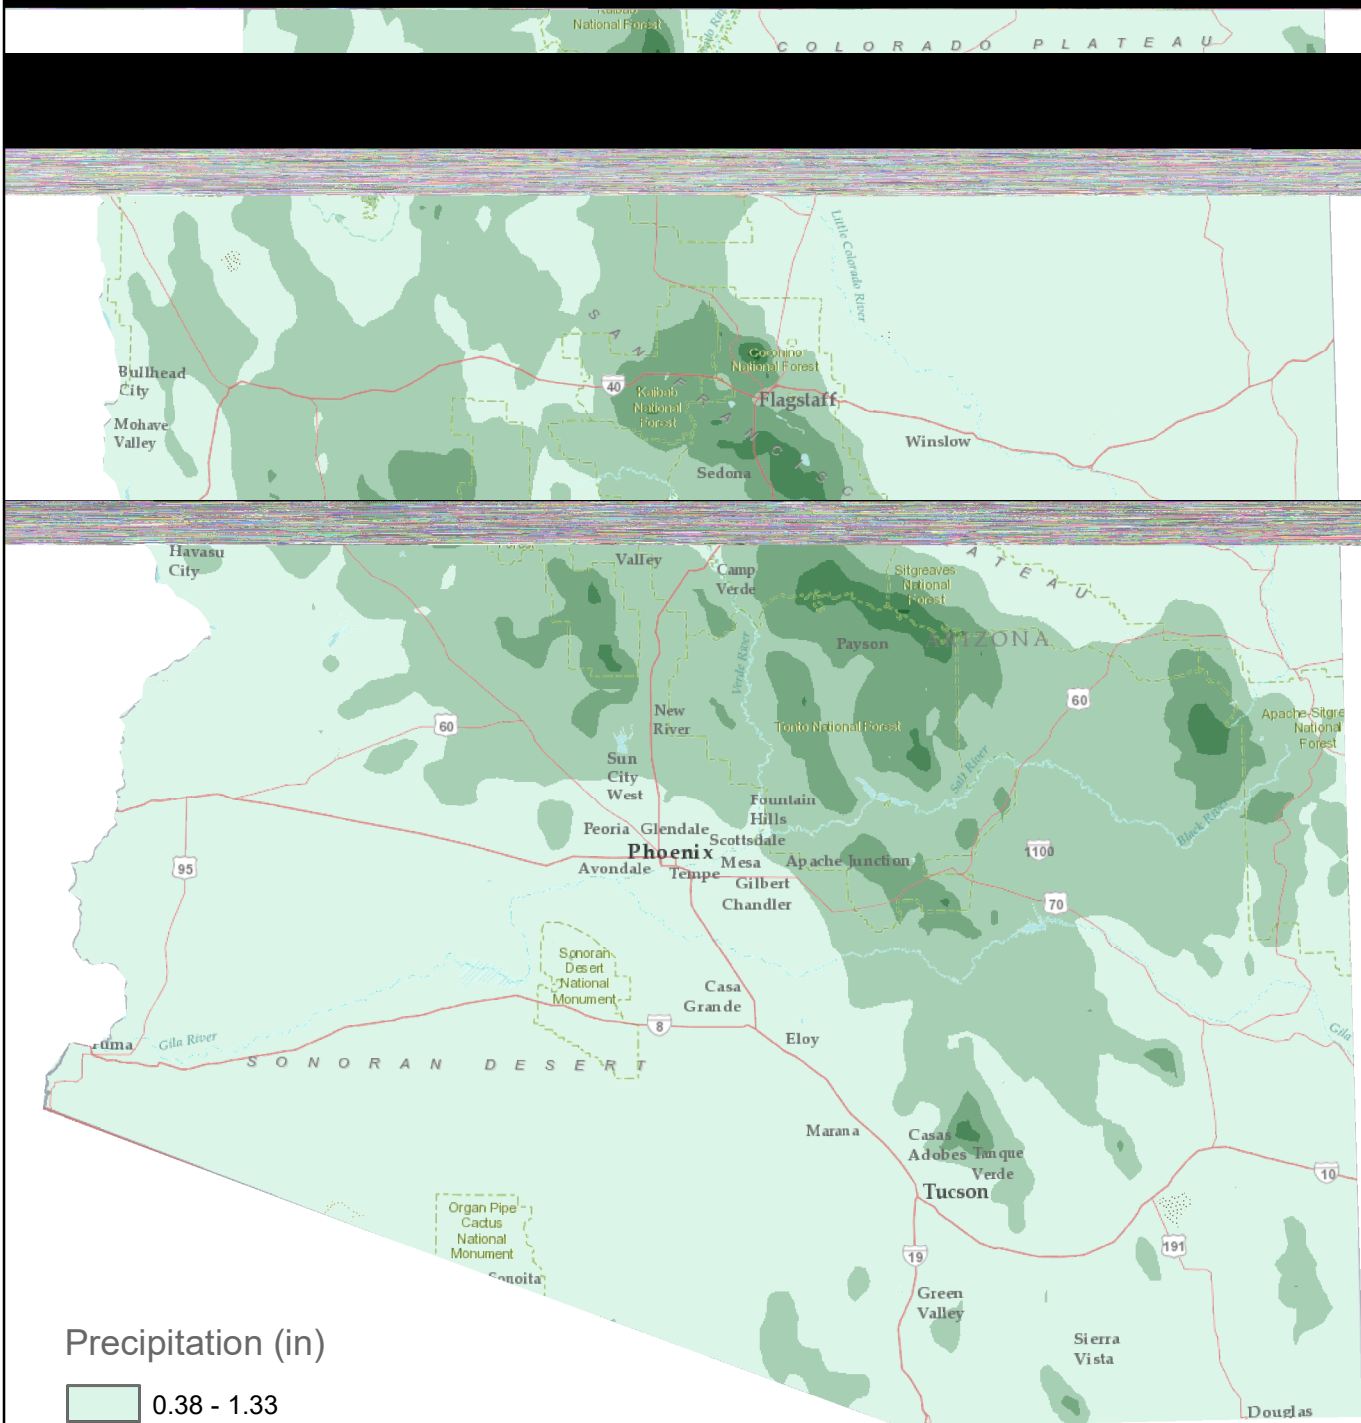

Average February Precipitation

Precipitation (in)

- 0.38 - 1.33
- 1.34 - 2.29
- 2.30 - 3.25
- 3.26 - 4.21
- 4.22 - 5.17

Copyright 2023 Arizona State Climate Office
 Arizona, 1991-2020
 Data source: PRISM
 Date created: July 2023