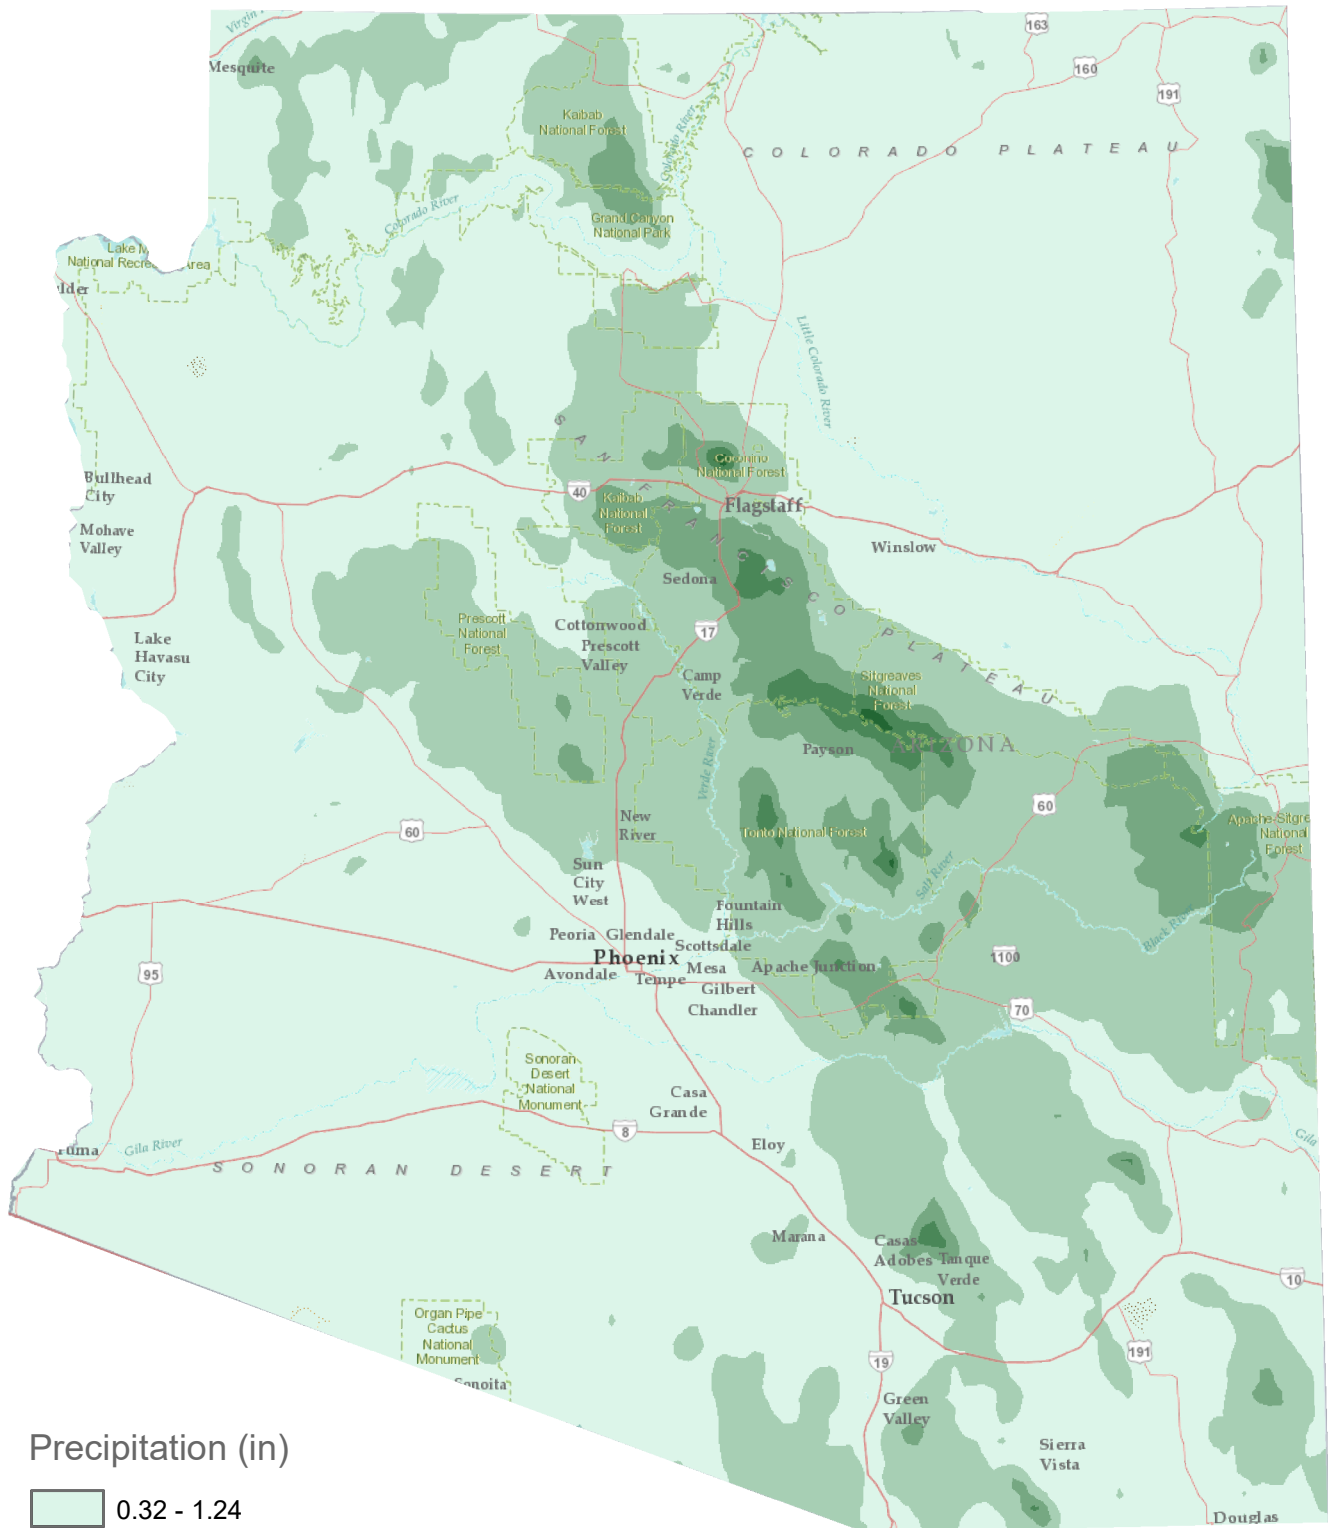

Average December Precipitation

Precipitation (in)

Copyright 2023 Arizona State Climate Office
 Arizona, 1991-2020
 Data source: PRISM
 Date created: July 2023