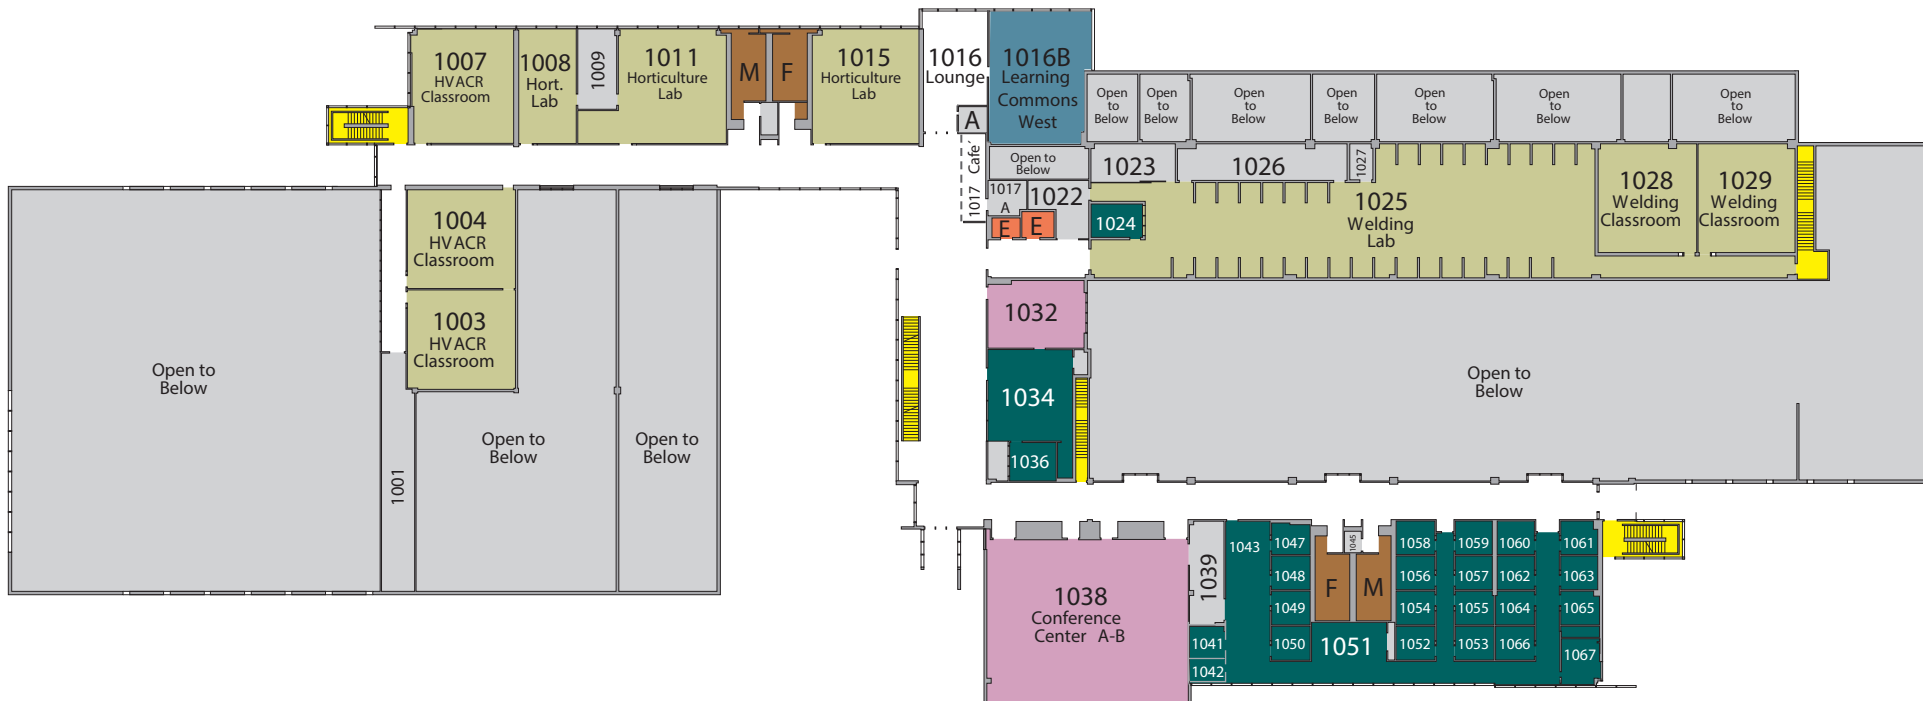

# Technical Education Center Level 0

**KEY**

|              |                  |          |
|--------------|------------------|----------|
| Classroom    | Plants Plus Shop | Elevator |
| Office Space | Restroom         | Stair    |
| Meeting Room | Other            | NORTH    |

# Technical Education Center Level 1

| KEY          |                       |          |
|--------------|-----------------------|----------|
| Classroom    | Student Services Area | Elevator |
| Office Space | Restroom              | Stair    |
| Meeting Room | Other                 | NORTH    |

# Technical Education Center Level 2

**KEY**

|              |                  |          |
|--------------|------------------|----------|
| Classroom    | Plants Plus Shop | Elevator |
| Office Space | Restroom         | Stair    |
| Meeting Room | Other            | NORTH    |

# Technical Education Center Level 3

**KEY**

|              |                  |          |
|--------------|------------------|----------|
| Classroom    | Plants Plus Shop | Elevator |
| Office Space | Restroom         | Stair    |
| Meeting Room | Other            | NORTH    |