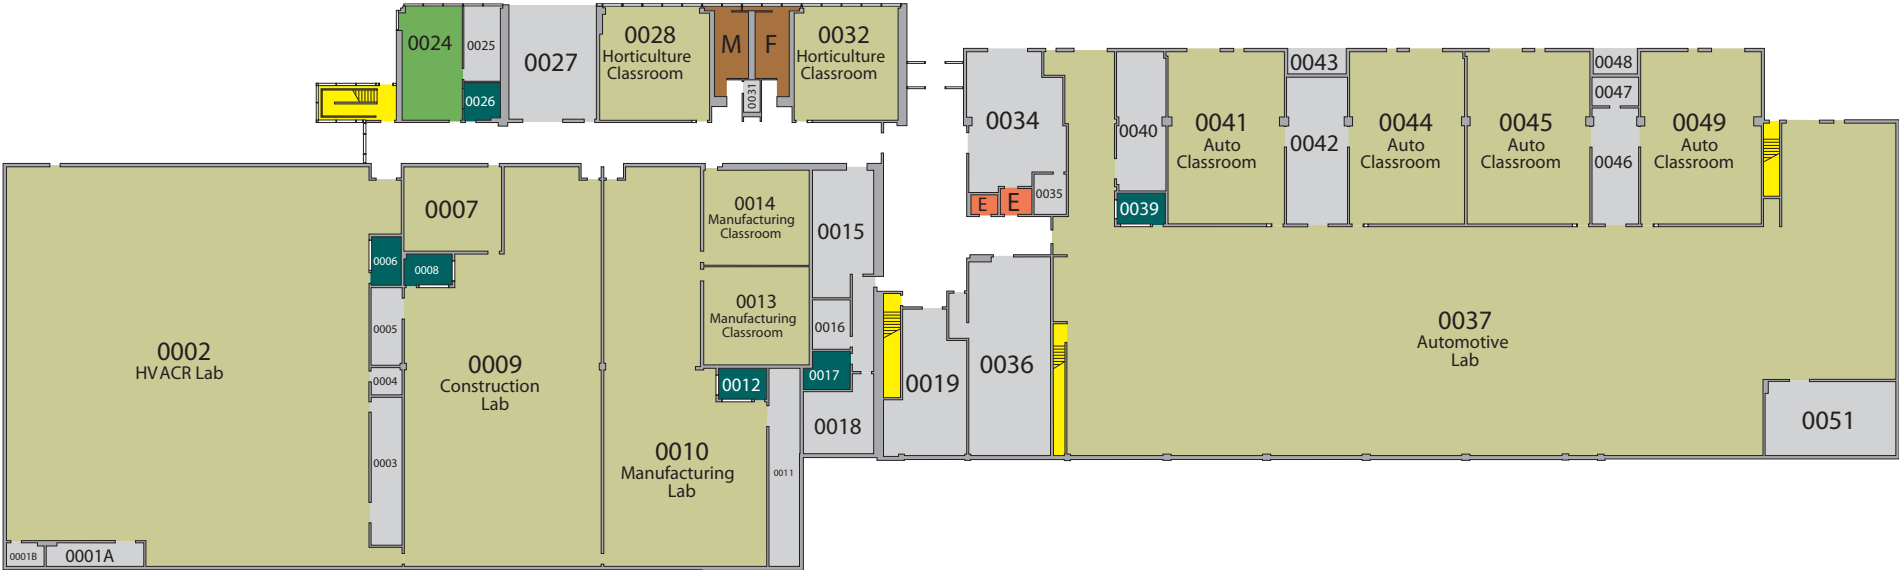

# Technical Education Center Level 0

**KEY**

|              |                  |          |
|--------------|------------------|----------|
| Classroom    | Plants Plus Shop | Elevator |
| Office Space | Restroom         | Stair    |
| Meeting Room | Other            | NORTH    |

# Technical Education Center Level 1

| KEY          |                       |          |
|--------------|-----------------------|----------|
| Classroom    | Student Services Area | Elevator |
| Office Space | Restroom              | Stair    |
| Meeting Room | Other                 | NORTH    |

# Technical Education Center Level 2

**KEY**

|              |                  |          |
|--------------|------------------|----------|
| Classroom    | Plants Plus Shop | Elevator |
| Office Space | Restroom         | Stair    |
| Meeting Room | Other            | NORTH    |

# Technical Education Center Level 3

**KEY**

|              |                  |          |
|--------------|------------------|----------|
| Classroom    | Plants Plus Shop | Elevator |
| Office Space | Restroom         | Stair    |
| Meeting Room | Other            | NORTH    |