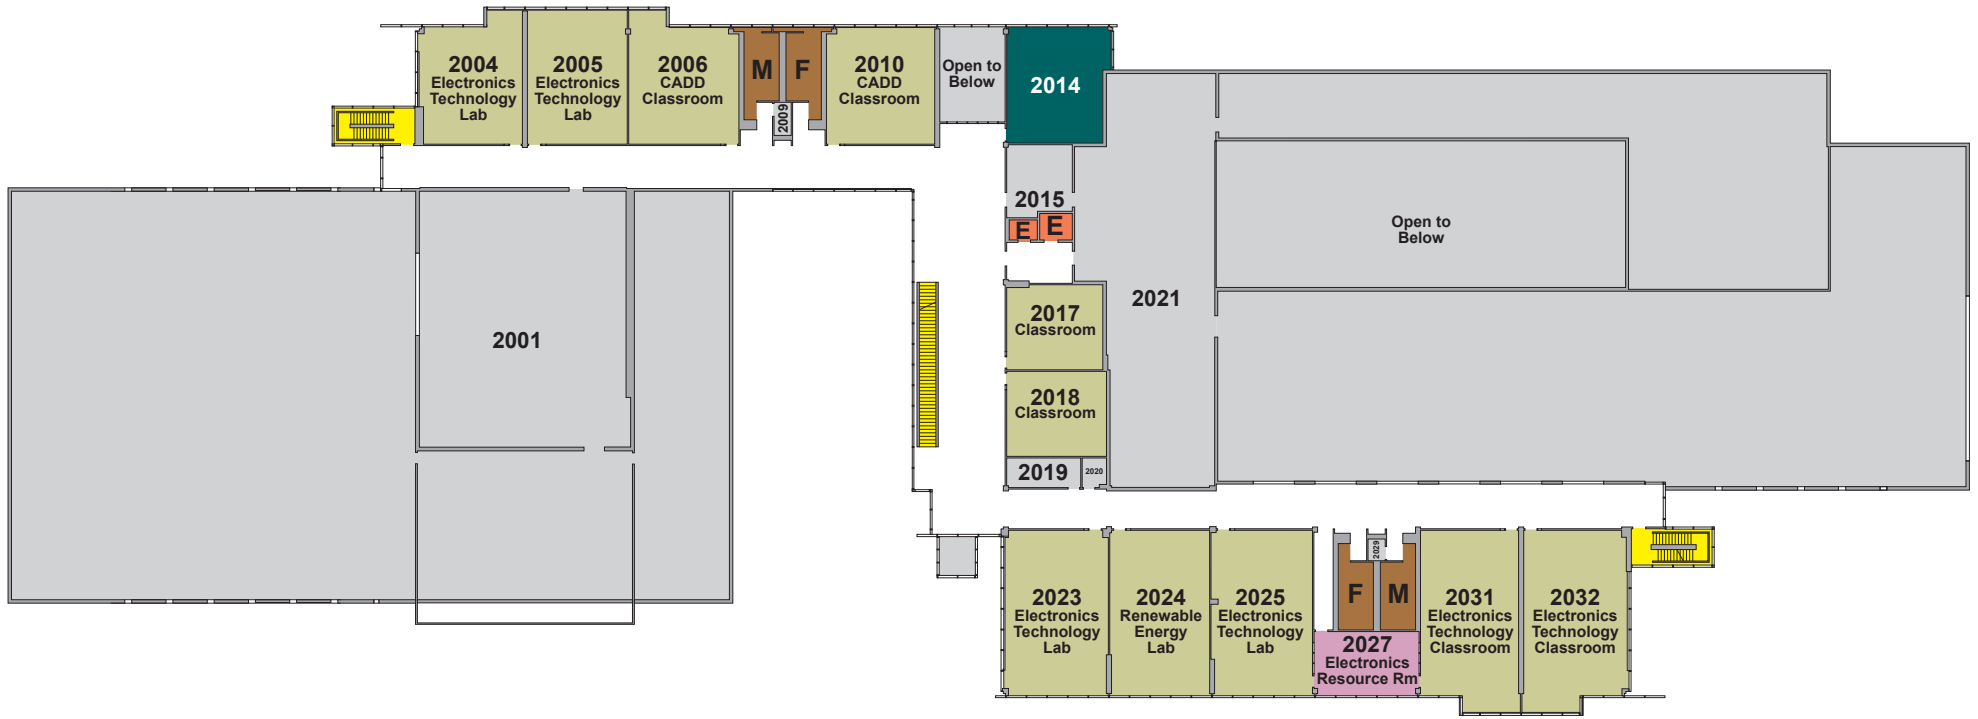

# Technical Education Center Level 0

**KEY**

|              |                  |          |
|--------------|------------------|----------|
| Classroom    | Plants Plus Shop | Elevator |
| Office Space | Restroom         | Stair    |
| Meeting Room | Other            | NORTH    |

# Technical Education Center Level 1

| KEY          |                       |          |
|--------------|-----------------------|----------|
| Classroom    | Student Services Area | Elevator |
| Office Space | Restroom              | Stair    |
| Meeting Room | Other                 | NORTH    |

# Technical Education Center Level 2

**KEY**

|              |                  |          |
|--------------|------------------|----------|
| Classroom    | Plants Plus Shop | Elevator |
| Office Space | Restroom         | Stair    |
| Meeting Room | Other            | NORTH    |

# Technical Education Center Level 3

**KEY**

|              |                  |          |
|--------------|------------------|----------|
| Classroom    | Plants Plus Shop | Elevator |
| Office Space | Restroom         | Stair    |
| Meeting Room | Other            | NORTH    |