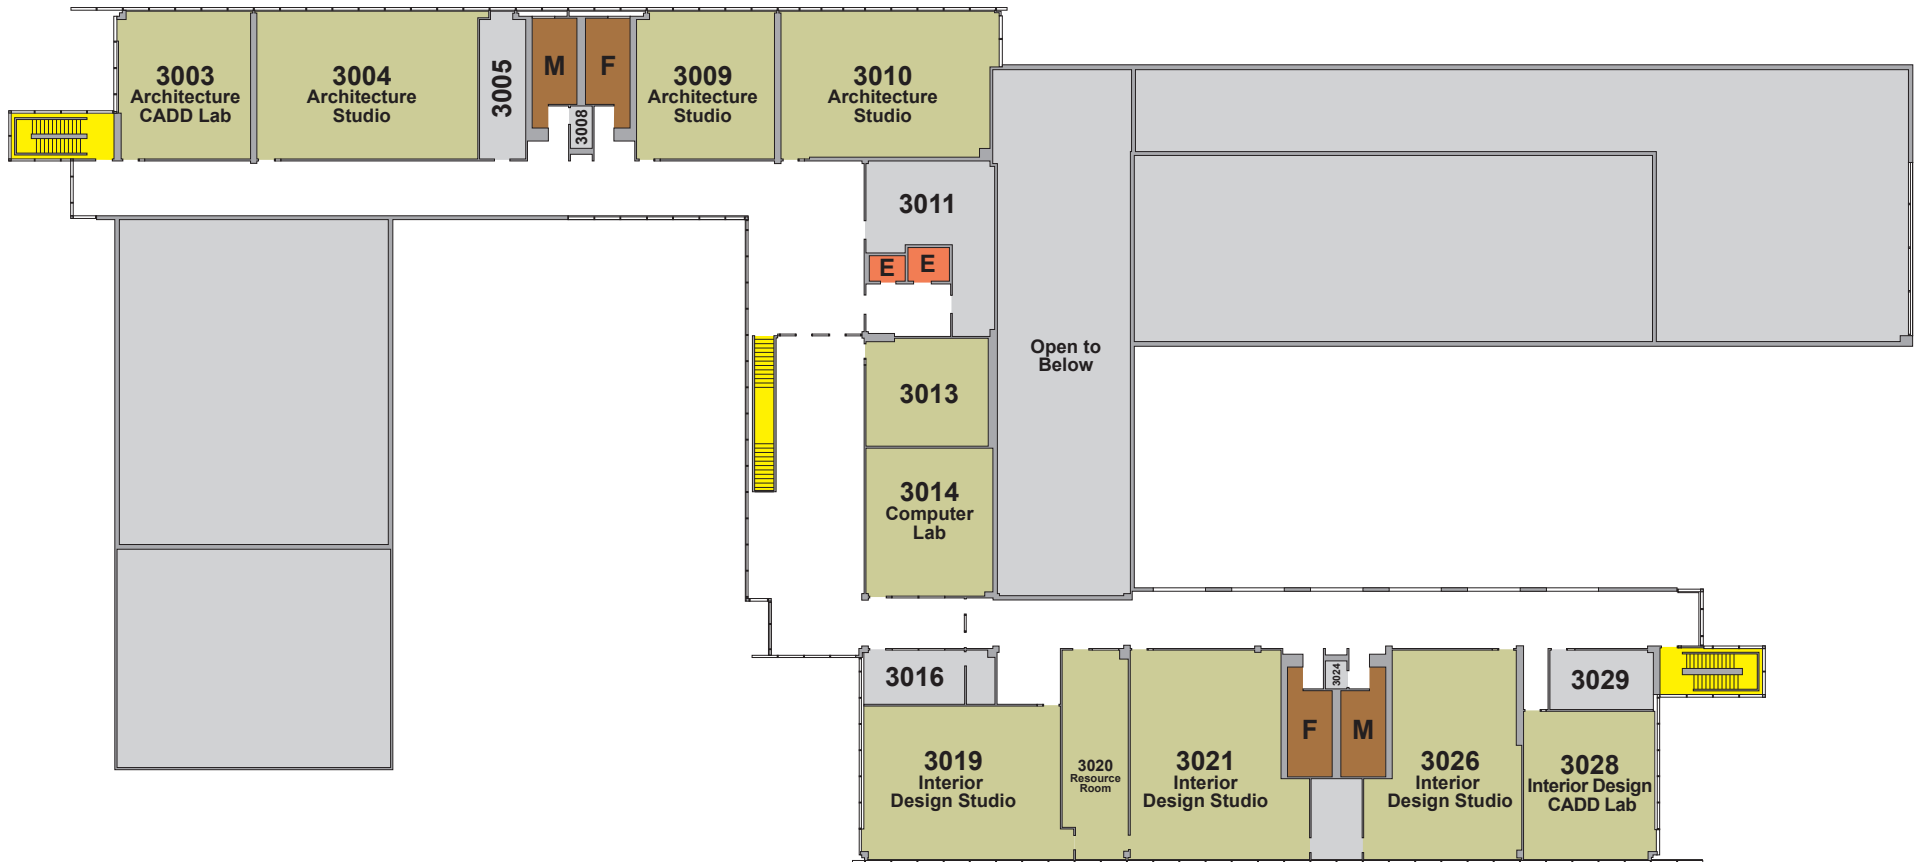

# Technical Education Center Level 0

**KEY**

|              |                  |          |
|--------------|------------------|----------|
| Classroom    | Plants Plus Shop | Elevator |
| Office Space | Restroom         | Stair    |
| Meeting Room | Other            | NORTH    |

# Technical Education Center Level 1

| KEY          |                       |          |
|--------------|-----------------------|----------|
| Classroom    | Student Services Area | Elevator |
| Office Space | Restroom              | Stair    |
| Meeting Room | Other                 | NORTH    |

# Technical Education Center Level 2

**KEY**

|              |                  |          |
|--------------|------------------|----------|
| Classroom    | Plants Plus Shop | Elevator |
| Office Space | Restroom         | Stair    |
| Meeting Room | Other            | NORTH    |

# Technical Education Center Level 3

**KEY**

|              |                  |          |
|--------------|------------------|----------|
| Classroom    | Plants Plus Shop | Elevator |
| Office Space | Restroom         | Stair    |
| Meeting Room | Other            | NORTH    |