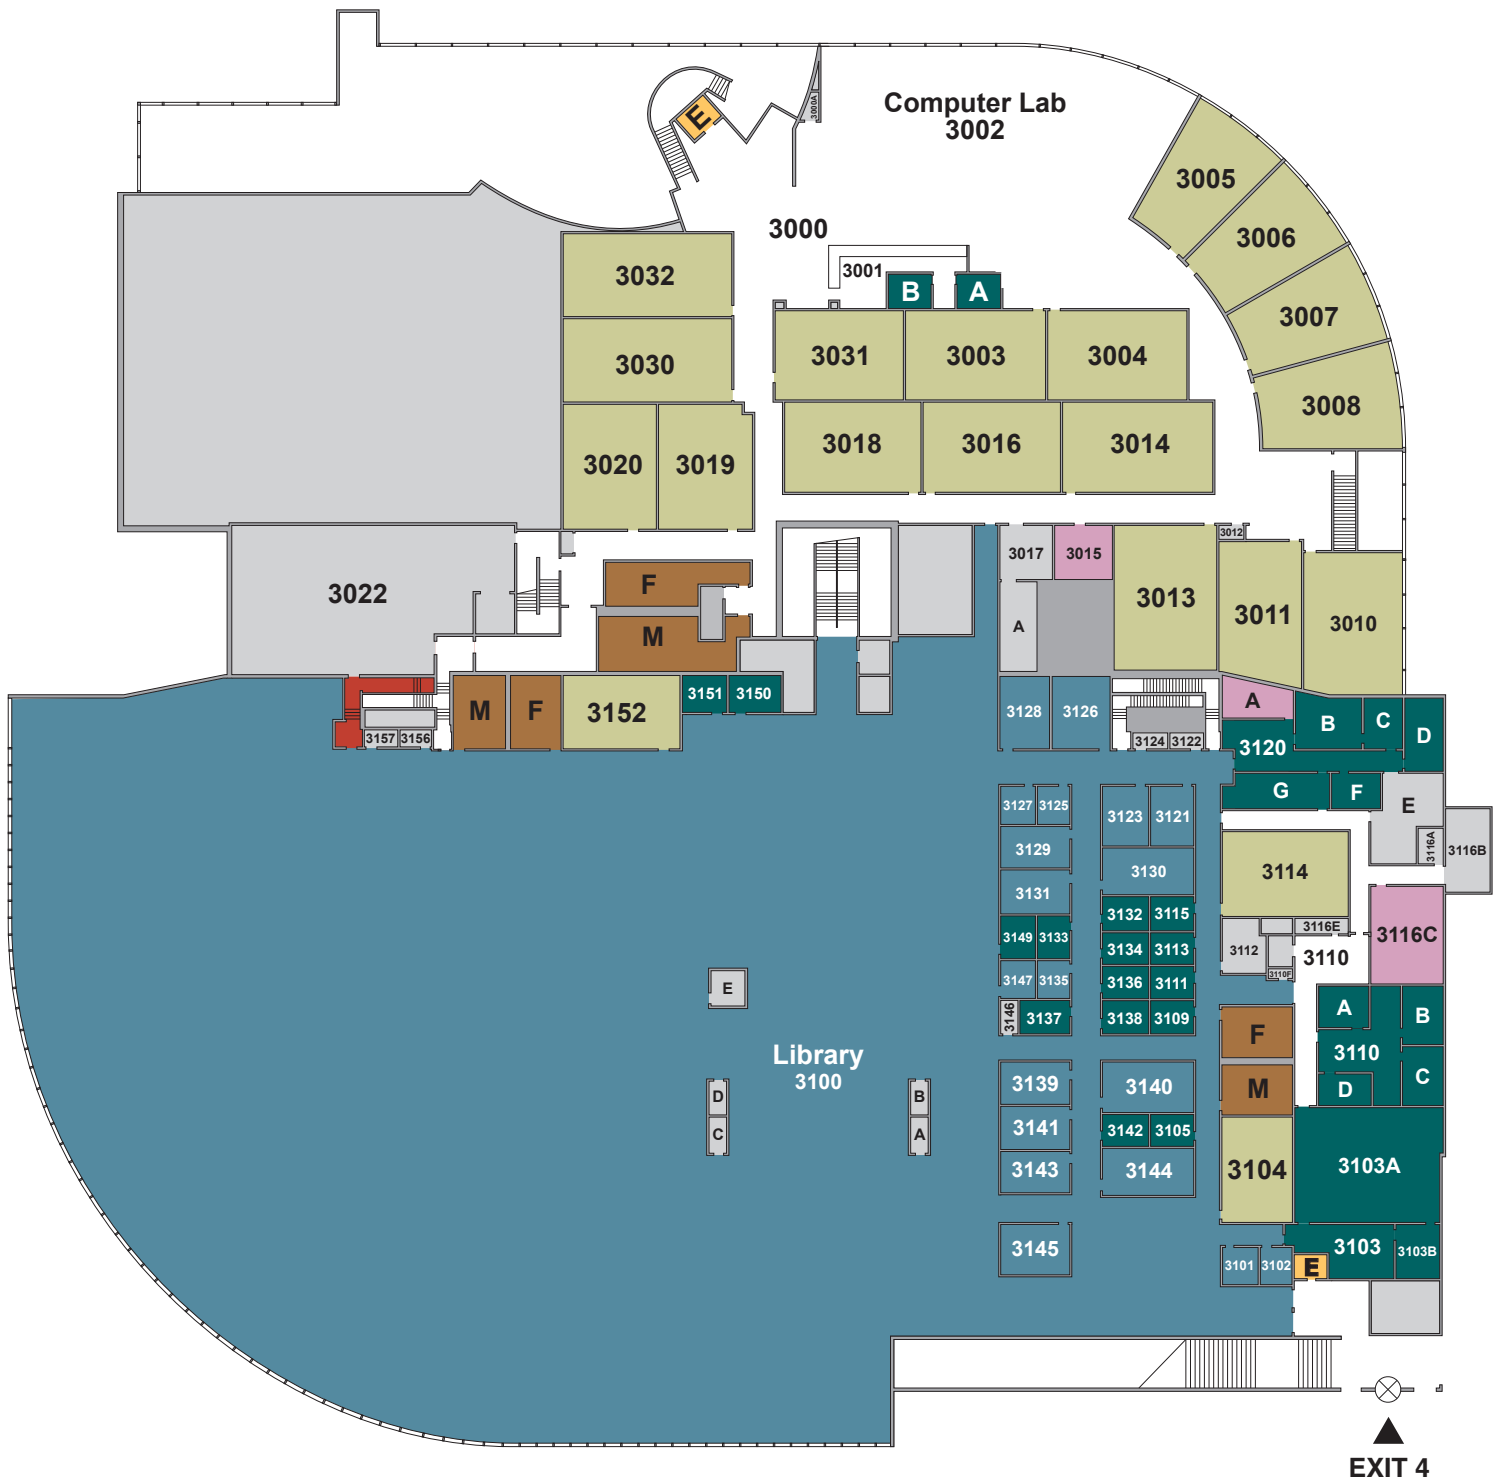

# Student Resource Center Level 2

KEY			
Classroom	Student Service Area	Elevator	Accessible
Office Space	Restroom	Emergency Area	
Meeting Room	Under Construction	Other	

NORTH

# Student Resource Center Level 3

KEY			
Classroom	Student Service Area	Elevator	Accessible
Office Space	Restroom	Emergency Area	Exit
Meeting Room	Other		NORTH