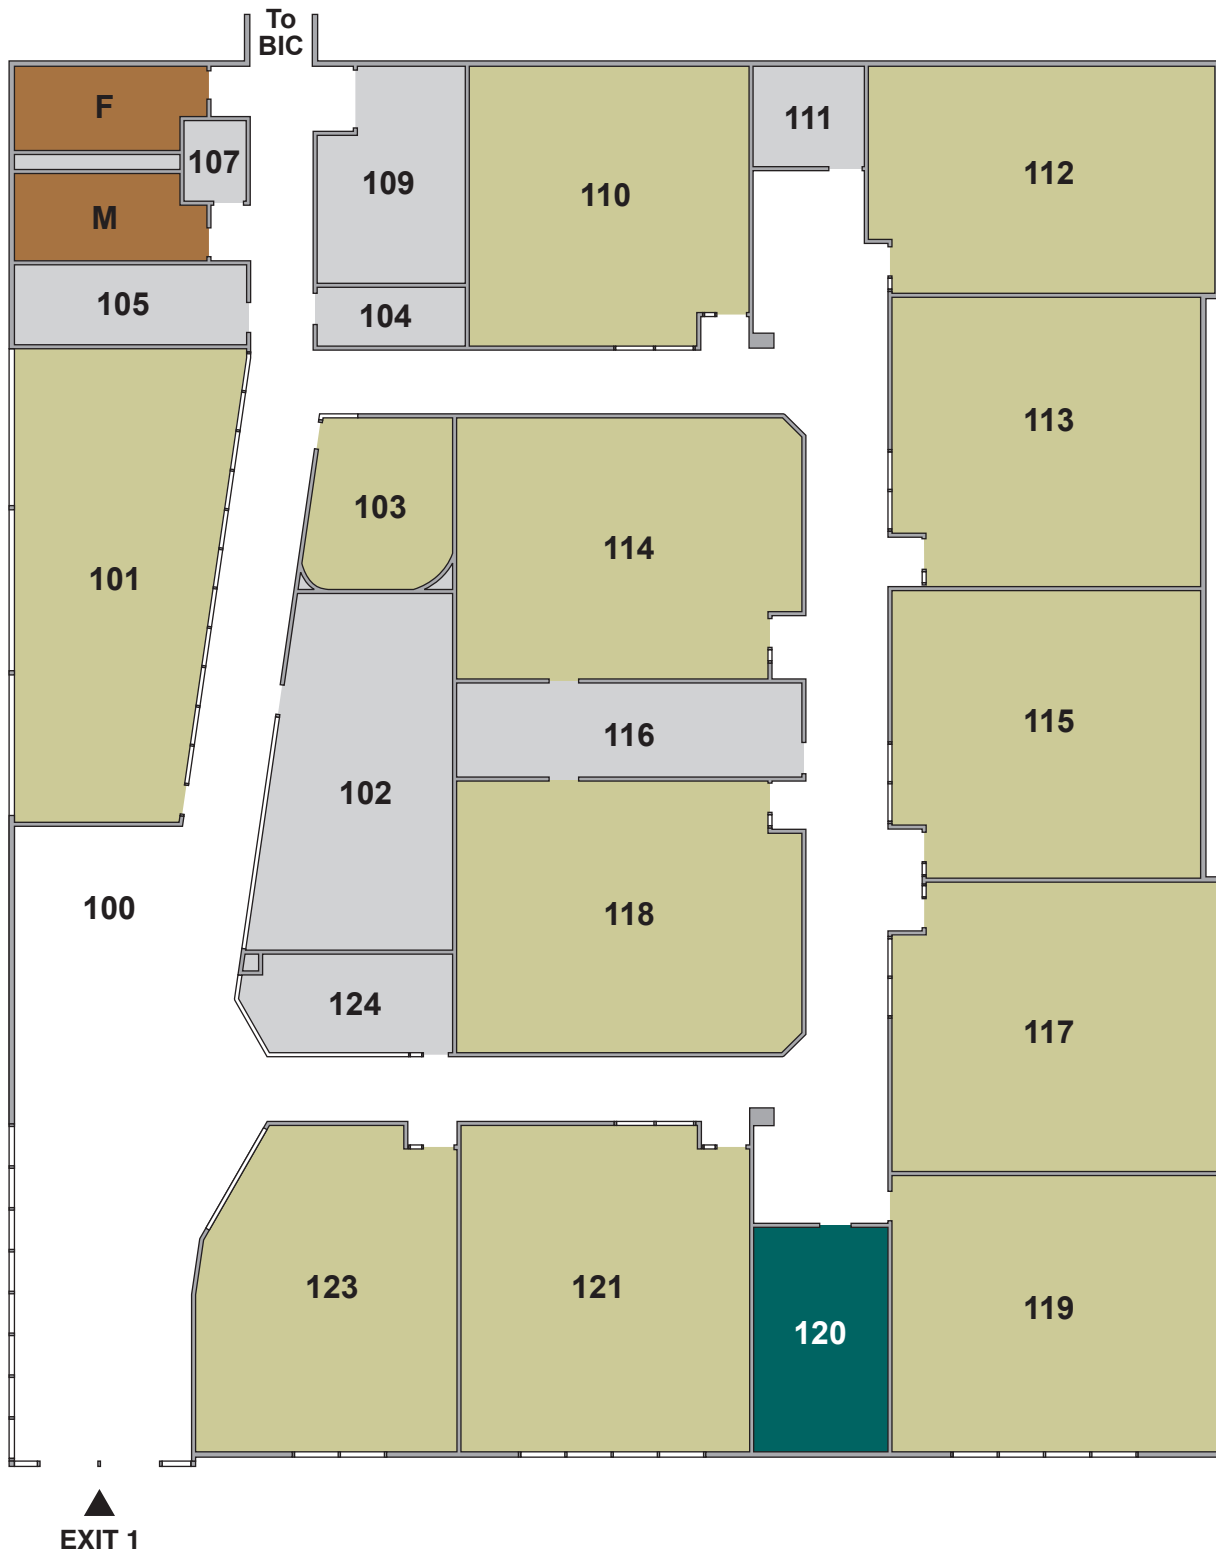

Seaton Computing Center (SCC) Level 1

KEY		
Classroom	Student Service Area	Elevator
Office Space	Lab	Stairs
Meeting Room	Restroom	Other

NORTH