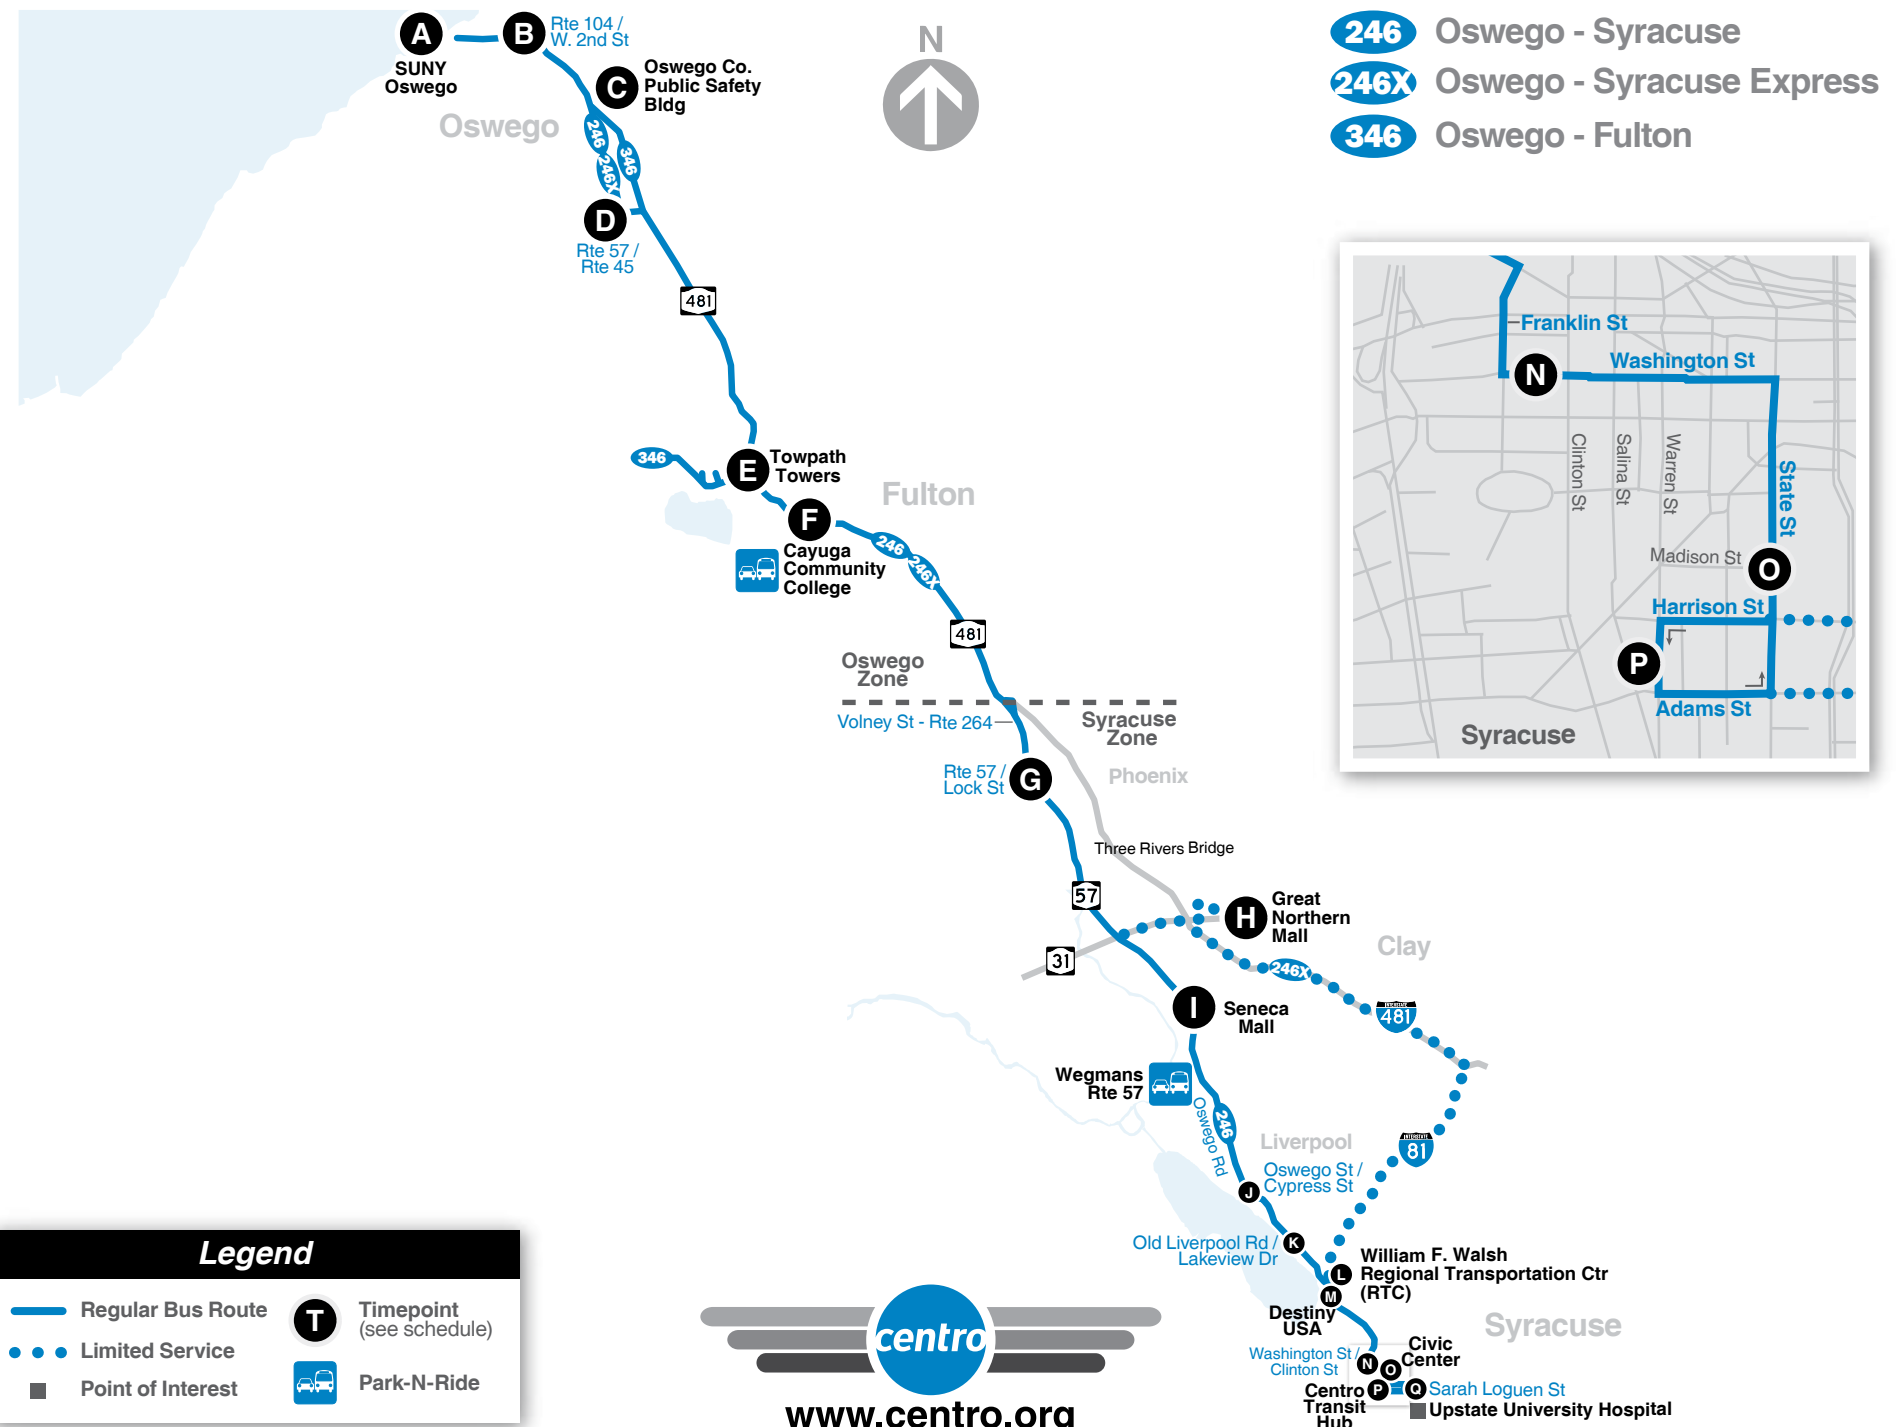

Fares

Using the Fare Zone Charts

Identify the Zone you will be starting from and the Zone you will be traveling to and note the Zone numbers for each.

Find the number of the Zone you are starting "From" column, then read across to the Zone number where you will be getting off to find the fare for your trip.

Adult Fare

Adults (10-64)

Fare From/To	Oswego Zone	Syracuse Zone
Oswego Zone - Oswego to State Route 481 / State Route 264	$1.00	$3.00
Syracuse Zone - Syracuse to State Route 481 / State Route 264	$3.00	$1.00

Half Fare

Children (6-9)
Seniors (65+)*
Persons with Disabilities*

Fare From/To	Oswego Zone	Syracuse Zone
Oswego Zone - Oswego to State Route 481 / State Route 264	$0.50	$1.50
Syracuse Zone - Syracuse to State Route 481 / State Route 264	$1.50	$0.50

Accessibility

All Centro buses are equipped with mobility lifts or ramps to assist passengers in boarding and alighting the vehicles and to accommodate mobility devices classified as "common wheelchairs" according to regulations set forth in the Americans with Disabilities Act (ADA). Please advise the driver upon boarding of any special accommodations required to facilitate your ride.

Title VI

Centro's policy is to fully comply with Title VI of the Civil Rights Act of 1964, which states that no person shall be excluded from participation in, be denied the benefits of, or be otherwise subjected to discrimination based on their race, color, or national origin. To obtain more information regarding Centro's Title VI policy, or to file a Title VI complaint go to <http://bit.ly/CentroTitleVI> or contact Centro as follows:

Contact Centro

Email: cnyrta@centro.org

Call Center / Lost & Found

(315) 442-3400

Call-A-Bus

(315) 442-3434

Mail: 200 Cortland Ave,

Syracuse, NY 13205

#GoCentroBus

Effective:
March 7, 2022

Osw46