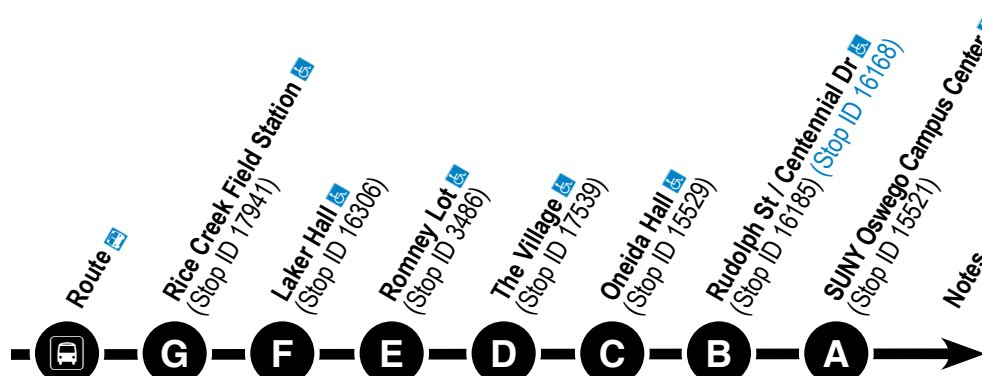

MONDAY – FRIDAY

Route	G	F	E	D	C	B	A	Notes
10	---	---	---	8:10	8:12	8:14	8:20	
10	---	---	---	8:30	8:32	8:34	8:40	
11	8:41	8:49	8:50	---	---	8:54	9:00	1
10	---	---	---	8:50	8:52	8:54	9:00	
10	---	---	---	9:10	9:12	9:14	9:20	
11	9:11	9:19	9:20	---	---	9:24	9:30	1
10	---	---	---	9:30	9:32	9:34	9:40	
11	9:41	9:49	9:50	---	---	9:54	10:00	1
10	---	---	---	9:50	9:52	9:54	10:00	
10	---	---	---	10:10	10:12	10:14	10:20	
11	10:11	10:19	10:20	---	---	10:24	10:30	1
10	---	---	---	10:30	10:32	10:34	10:40	
11	10:41	10:49	10:50	---	---	10:54	11:00	1
10	---	---	---	10:50	10:52	10:54	11:00	
10	---	---	---	11:10	11:12	11:14	11:20	
11	11:11	11:19	11:20	---	---	11:24	11:30	
10	---	---	---	11:30	11:32	11:34	11:40	
11	11:41	11:49	11:50	---	---	11:54	12:00	
10	---	---	---	11:50	11:52	11:54	12:00	
10	---	---	---	12:10	12:12	12:14	12:20	
11	12:11	12:19	12:20	---	---	12:24	12:30	
10	---	---	---	12:30	12:32	12:34	12:40	
11	12:41	12:49	12:50	---	---	12:54	1:00	
10	---	---	---	12:50	12:52	12:54	1:00	
10	---	---	---	1:10	1:12	1:14	1:20	
11	1:11	1:19	1:20	---	---	1:24	1:30	
10	---	---	---	1:30	1:32	1:34	1:40	
11	1:41	1:49	1:50	---	---	1:54	2:00	
10	---	---	---	1:50	1:52	1:54	2:00	
10	---	---	---	2:10	2:12	2:14	2:20	
11	2:11	2:19	2:20	---	---	2:24	2:30	
10	---	---	---	2:30	2:32	2:34	2:40	
11	2:41	2:49	2:50	---	---	2:54	3:00	
10	---	---	---	2:50	2:52	2:54	3:00	
10	---	---	---	3:10	3:12	3:14	3:20	
11	3:11	3:19	3:20	---	---	3:24	3:30	
10	---	---	---	3:30	3:32	3:34	3:40	
11	3:41	3:49	3:50	---	---	3:54	4:00	
10	---	---	---	3:50	3:52	3:54	4:00	
10	---	---	---	4:10	4:12	4:14	4:20	
11	4:11	4:19	4:20	---	---	4:24	4:30	
10	---	---	---	4:30	4:32	4:34	4:40	
11	4:41	4:49	4:50	---	---	4:54	5:00	
10	---	---	---	4:50	4:52	4:54	5:00	
10	---	---	---	5:10	5:12	5:14	5:20	
11	5:11	5:19	5:20	---	---	5:24	5:30	
10	---	---	---	5:30	5:32	5:34	5:40	
11	5:41	5:49	5:50	---	---	5:54	6:00	
10	---	---	---	5:50	5:52	5:54	6:00	
10	---	---	---	6:10	6:12	6:14	6:20	
11	6:11	6:19	6:20	---	---	6:24	6:30	
10	---	---	---	6:30	6:32	6:34	6:40	
11	6:41	6:49	6:50	---	---	6:54	7:00	
10	---	---	---	6:50	6:52	6:54	7:00	
10	---	---	---	7:10	7:12	7:14	7:20	
11	7:11	7:19	7:20	---	---	7:24	7:30	
10	---	---	---	7:30	7:32	7:34	7:40	
11	7:41	7:49	7:50	---	---	7:54	8:00	
10	---	---	---	7:50	7:52	7:54	8:00	
10	---	---	---	8:10	8:12	8:14	8:20	
11	---	8:10	8:11	---	---	8:15	8:20	2
10	---	---	---	8:30	8:32	8:34	8:40	
11	---	8:30	8:31	---	---	8:35	8:40	2
10	---	---	---	8:50	8:52	8:54	9:00	
11	---	8:50	8:51	---	---	8:55	9:00	2
10	---	---	---	9:10	9:12	9:14	9:20	
10	---	---	---	9:30	9:32	9:34	9:40	
10	---	---	---	9:50	9:52	9:54	10:00	
10	---	---	---	10:10	10:12	10:14	10:20	
10	---	---	---	10:30	10:32	10:34	10:40	
10	---	---	---	10:50	10:52	10:54	11:00	

NOTES

- 1 This trip operates on Friday only.
- 2 This trip only operates to Laker Hall. It does not service Rice Creek.