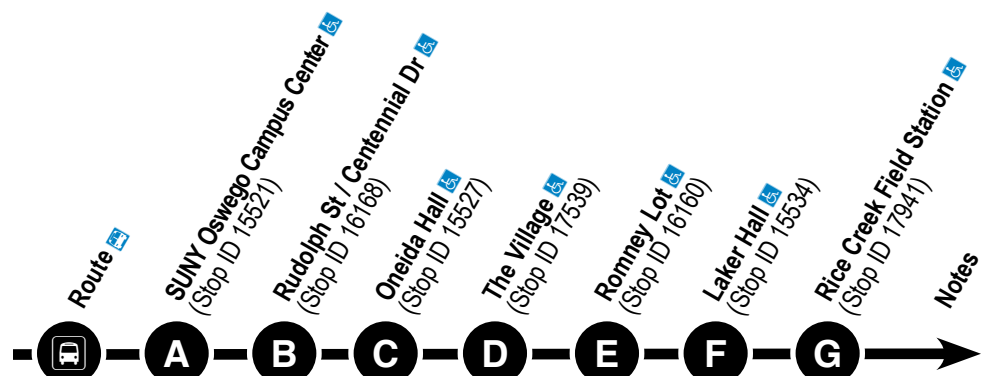

SUNY Oswego

MONDAY – FRIDAY

Route	A	B	C	D	E	F	G	Notes
10	8:00	8:02	8:06	8:10	---	---	---	
10	8:20	8:22	8:26	8:30	---	---	---	
11	8:30	---	---	---	8:33	8:35	8:41	1
10	8:40	8:42	8:46	8:50	---	---	---	
10	9:00	9:02	9:06	9:10	---	---	---	
11	9:00	---	---	---	9:03	9:05	9:11	1
10	9:20	9:22	9:26	9:30	---	---	---	
11	9:30	---	---	---	9:33	9:35	9:41	1
10	9:40	9:42	9:46	9:50	---	---	---	
10	10:00	10:02	10:06	10:10	---	---	---	
11	10:00	---	---	---	10:03	10:05	10:11	1
10	10:20	10:22	10:26	10:30	---	---	---	
11	10:30	---	---	---	10:33	10:35	10:41	1
10	10:40	10:42	10:46	10:50	---	---	---	
10	11:00	11:02	11:06	11:10	---	---	---	
11	11:00	---	---	---	11:03	11:05	11:11	
10	11:20	11:22	11:26	11:30	---	---	---	
11	11:30	---	---	---	11:33	11:35	11:41	
10	11:40	11:42	11:46	11:50	---	---	---	
10	12:00	12:02	12:06	12:10	---	---	---	
11	12:00	---	---	---	12:03	12:05	12:11	
10	12:20	12:22	12:26	12:30	---	---	---	
11	12:30	---	---	---	12:33	12:35	12:41	
10	12:40	12:42	12:46	12:50	---	---	---	
10	1:00	1:02	1:06	1:10	---	---	---	
11	1:00	---	---	---	1:03	1:05	1:11	
10	1:20	1:22	1:26	1:30	---	---	---	
11	1:30	---	---	---	1:33	1:35	1:41	
10	1:40	1:42	1:46	1:50	---	---	---	
10	2:00	2:02	2:06	2:10	---	---	---	
11	2:00	---	---	---	2:03	2:05	2:11	
10	2:20	2:22	2:26	2:30	---	---	---	
11	2:30	---	---	---	2:33	2:35	2:41	
10	2:40	2:42	2:46	2:50	---	---	---	
10	3:00	3:02	3:06	3:10	---	---	---	
11	3:00	---	---	---	3:03	3:05	3:11	
10	3:20	3:22	3:26	3:30	---	---	---	
11	3:30	---	---	---	3:33	3:35	3:41	
10	3:40	3:42	3:46	3:50	---	---	---	
10	4:00	4:02	4:06	4:10	---	---	---	
11	4:00	---	---	---	4:03	4:05	4:11	
10	4:20	4:22	4:26	4:30	---	---	---	
11	4:30	---	---	---	4:33	4:35	4:41	
10	4:40	4:42	4:46	4:50	---	---	---	
10	5:00	5:02	5:06	5:10	---	---	---	
11	5:00	---	---	---	5:03	5:05	5:11	
10	5:20	5:22	5:26	5:30	---	---	---	
11	5:30	---	---	---	5:33	5:35	5:41	
10	5:40	5:42	5:46	5:50	---	---	---	
10	6:00	6:02	6:06	6:10	---	---	---	
11	6:00	---	---	---	6:03	6:05	6:11	
10	6:20	6:22	6:26	6:30	---	---	---	
11	6:30	---	---	---	6:33	6:35	6:41	
10	6:40	6:42	6:46	6:50	---	---	---	
10	7:00	7:02	7:06	7:10	---	---	---	
11	7:00	---	---	---	7:03	7:05	7:11	
10	7:20	7:22	7:26	7:30	---	---	---	
11	7:30	---	---	---	7:33	7:35	7:41	
10	7:40	7:42	7:46	7:50	---	---	---	
10	8:00	8:02	8:06	8:10	---	---	---	
11	8:00	---	---	---	8:03	8:07	---	2
10	8:20	8:22	8:26	8:30	---	---	---	
11	8:20	---	---	---	8:23	8:27	---	2
10	8:40	8:42	8:46	8:50	---	---	---	
11	8:40	---	---	---	8:43	8:47	---	2
10	9:00	9:02	9:06	9:10	---	---	---	
10	9:20	9:22	9:26	9:30	---	---	---	
10	9:40	9:42	9:46	9:50	---	---	---	
10	10:00	10:02	10:06	10:10	---	---	---	
10	10:20	10:22	10:26	10:30	---	---	---	
10	10:40	10:42	10:46	10:50	---	---	---	

NOTES

PM times are in **Bold**.