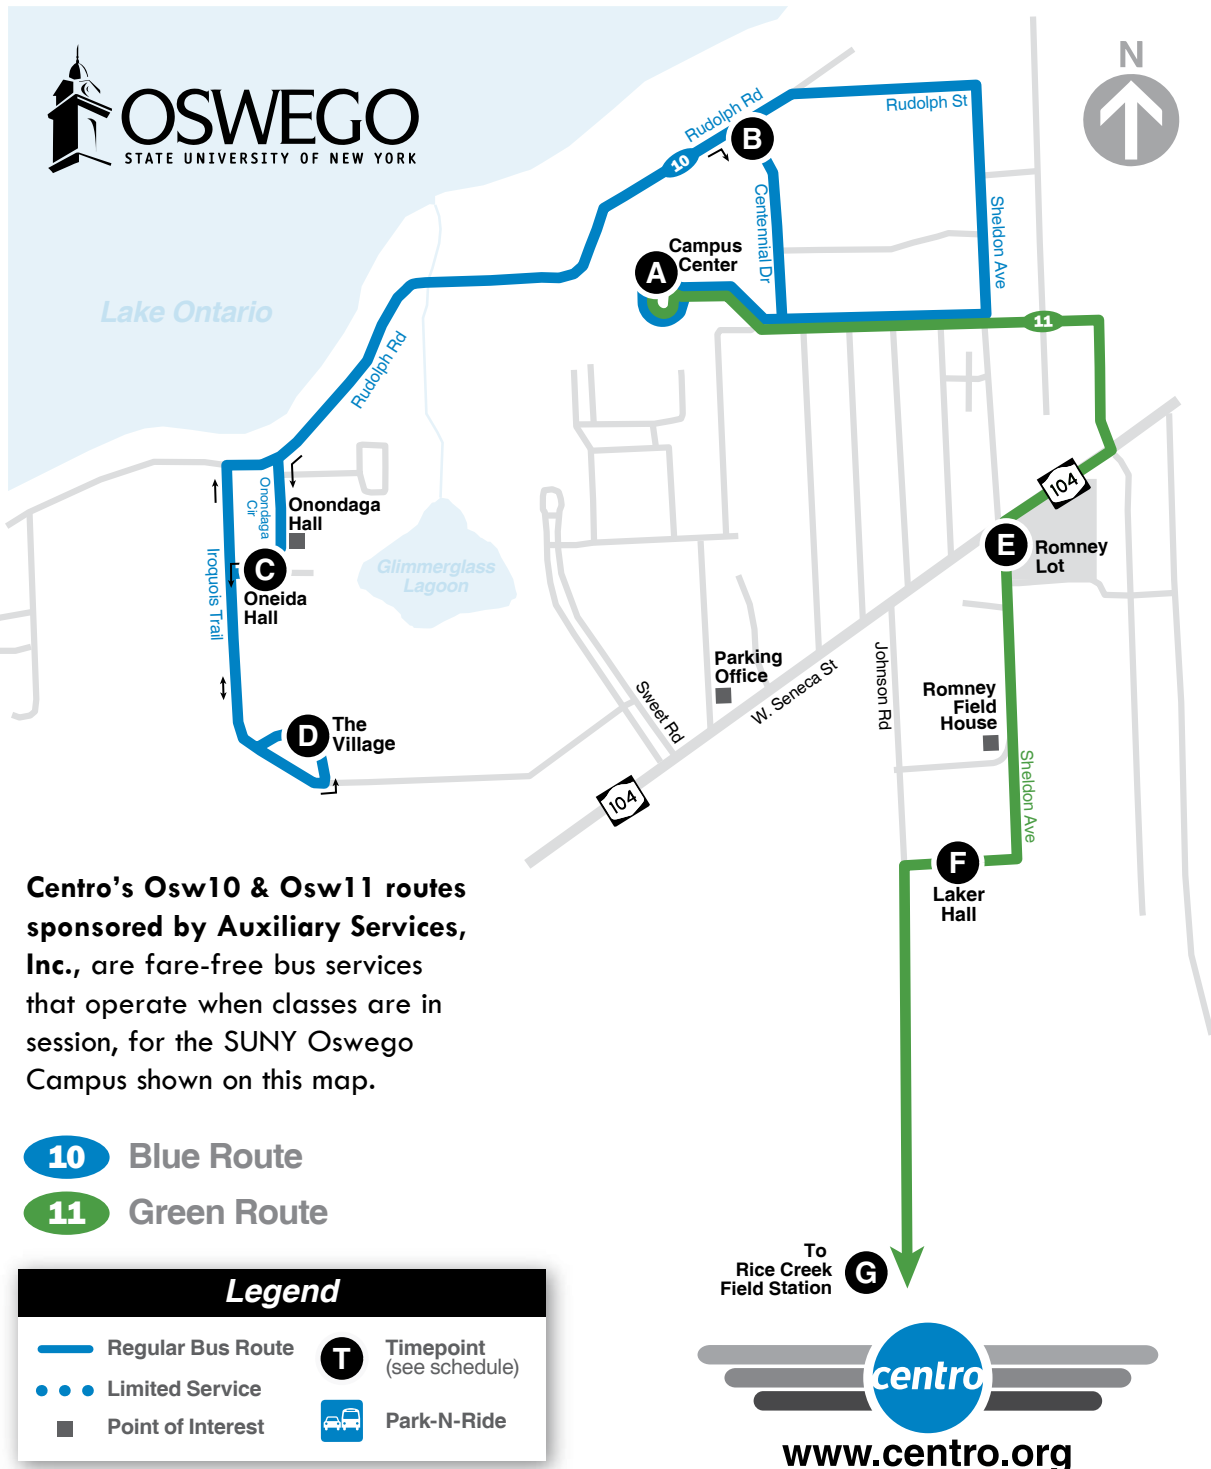

# Route Map

Centro's Osw10 & Osw11 routes sponsored by Auxiliary Services, Inc., are fare-free bus services that operate when classes are in session, for the SUNY Oswego Campus shown on this map.

- 10** Blue Route
- 11** Green Route

**Legend**

- Regular Bus Route
- Limited Service
- Point of Interest
- Timepoint (see schedule)
- Park-N-Ride

## NO SERVICE:

**10 Blue Route**  
9/5, 10/14, 10/15, 11/21-27, 12/11-1/22  
**11 Green Route**  
9/5, 10/14, 11/21-27, 12/11-1/22

[www.centro.org](http://www.centro.org)

## NOTES

- 1 This trip operates on Friday only.
- 2 This trip only operates to Laker Hall. It does not service Rice Creek.