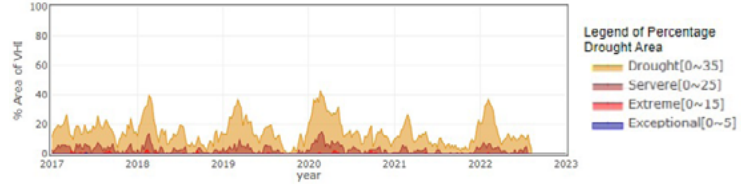

Weekly Percentage of Drought Area for Amazonas of Colombia
% Area of VHI (over area with arabica coffee)

Climate change and warming temperatures threaten coffee production by reducing land with the environmental conditions for thriving coffee farms, increasing pests, and creating climate conditions that lead to coffee plant diseases like rust.

Did You Know?

Data from JPSS are used by NOAA's National Weather Service to forecast weather 3 to 7 days in advance.

The Joint Polar Satellite System (JPSS) is a collaborative program between the National Oceanic and Atmospheric Administration (NOAA) and its acquisition agent, the National Aeronautics and Space Administration (NASA).

f Facebook.com/JPSS.Program
@JPSSProgram