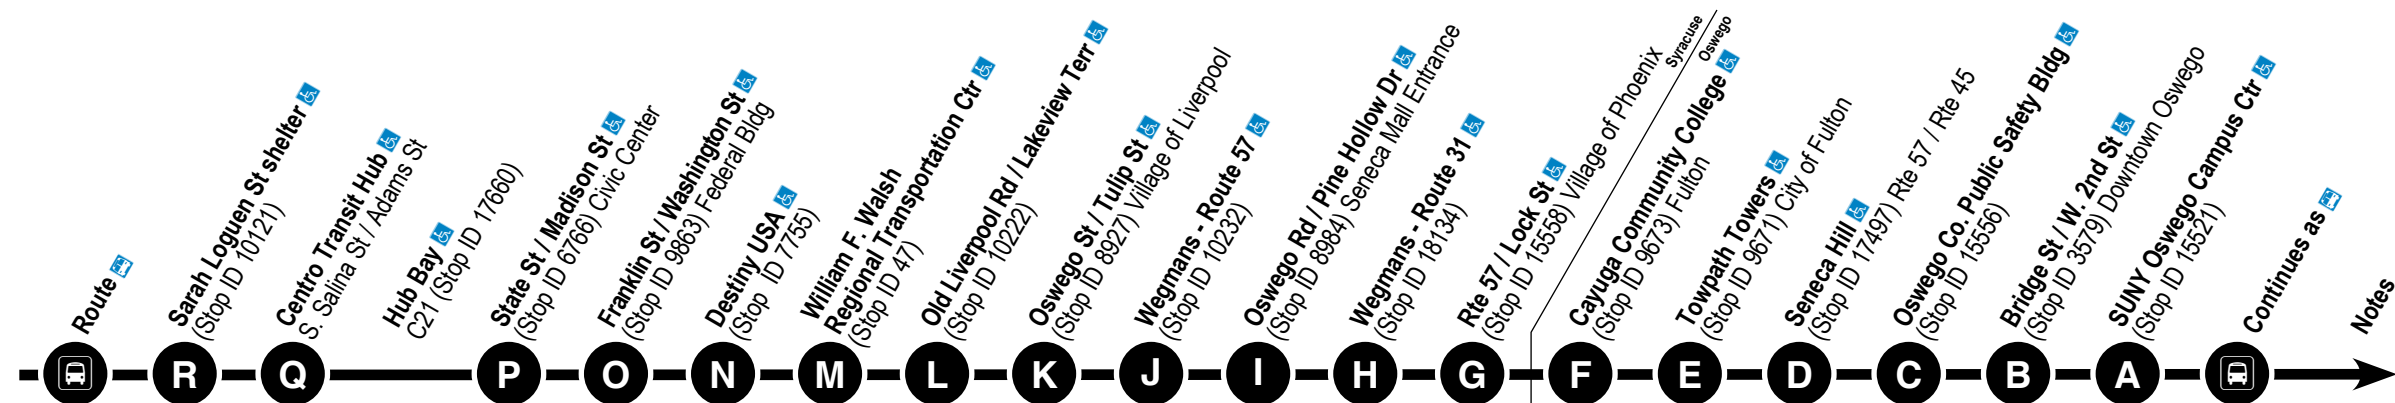

Syracuse to Oswego

Syracuse Zone						MONDAY-FRIDAY										Oswego Zone					
246X	---	6:23	C21	6:25	6:28	---	6:37	---	---	---	---	---	7:07	7:17	7:24	7:35	---	7:43	7:51	---	1
246X	7:37	7:42	C21	7:44	7:47	7:56	8:02	---	---	---	---	---	8:32	8:42	8:49	9:00	---	9:08	9:16	---	1
246	---	11:20	C21	11:22	11:25	11:34	11:40	11:44	11:49	11:59	12:03	---	12:18	12:28	12:35	12:46	12:52	1:00	1:08	---	
246	---	1:05	C21	1:07	1:10	1:19	1:25	1:29	1:34	1:44	1:48	1:58	2:14	2:24	2:31	2:42	2:48	2:56	3:04	---	
346	---	---	C21	---	---	---	---	---	---	---	---	---	---	---	2:50	---	3:00	3:15	---	---	5
246X	---	4:40	C21	4:42	4:45	---	4:54	---	---	---	---	---	5:24	5:34	5:41	5:52	---	6:00	6:08	---	1
346	---	---	C21	---	---	---	---	---	---	---	---	---	---	---	6:05	---	---	6:30	---	---	5 6
246	---	6:25	C21	6:27	6:30	6:39	6:45	6:49	6:54	7:04	7:08	7:18	7:34	7:44	7:51	8:02	---	8:10	8:18	---	

SATURDAY / SUNDAY																					
246	10:18	10:25	C21	10:27	10:30	10:39	10:50	10:54	10:59	11:09	11:13	11:23	11:39	11:51	11:58	12:09	---	12:17	12:25	---	
246	12:58	1:05	C21	1:07	1:10	1:19	1:30	1:34	1:39	1:49	1:53	2:03	2:19	2:31	2:38	2:49	---	2:57	3:05	---	
246	6:18	6:25	C21	6:27	6:30	6:39	6:50	6:54	6:59	7:09	7:13	7:23	7:39	7:51	7:58	8:09	---	8:17	8:25	---	

HOLIDAY

No service on: **New Year's Day** (observed), **Memorial Day**, **4th of July** (observed), **Labor Day**, **Thanksgiving**, or **Christmas** (observed).

NOTES

PM times are in **Bold**.

- **1** This trip operates an express route on the Route 31 corridor, I-481 and I-81 to/from Syracuse.
- **5** This trip operates from Towpath Towers in Fulton to Oswego via NY 481.
- **6** This trip departs from the bus stop across the street from Towpath Towers on W 1st St in Fulton. The Stop ID for this stop is 15540.