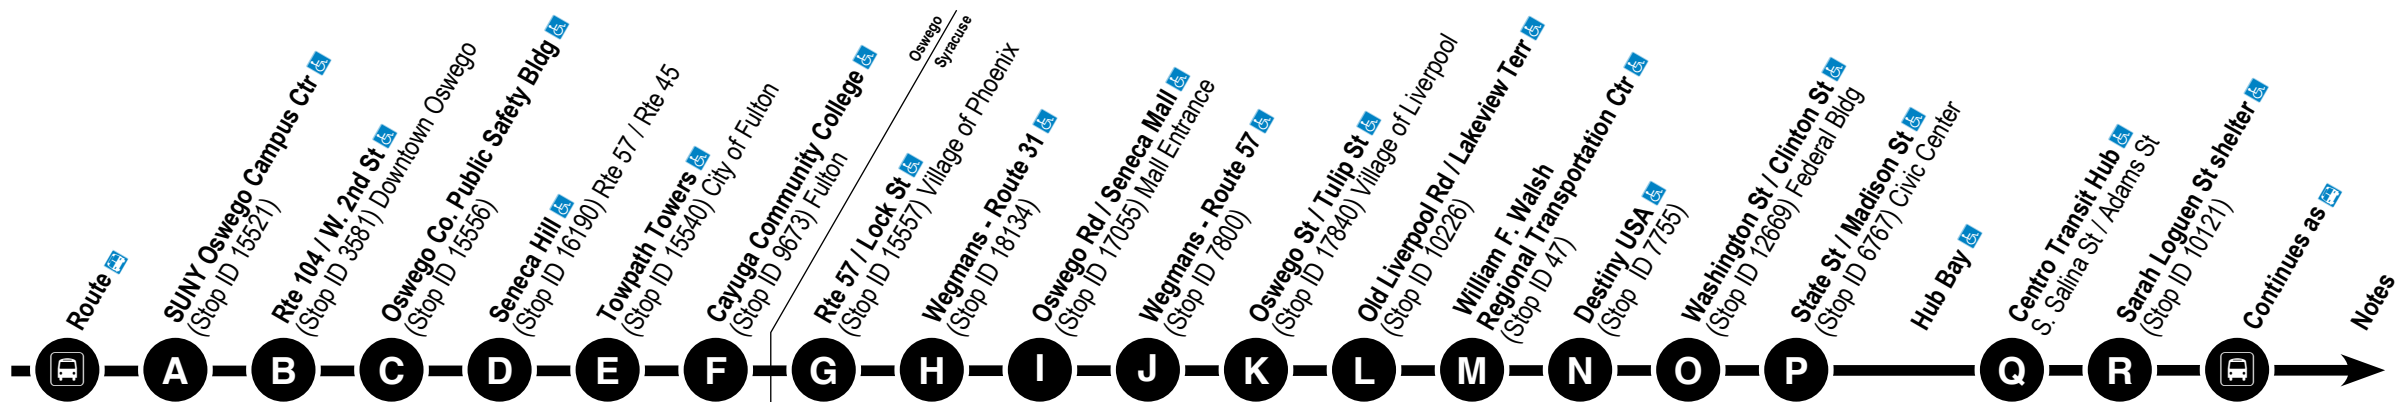

Oswego to Syracuse

Oswego Zone						MONDAY-FRIDAY										Syracuse Zone					
246	---	4:55	---	5:03	5:14	5:21	5:31	---	5:42	5:48	5:56	6:00	---	---	6:07	6:10	C21	6:15	---	246	
346	---	6:10	---	---	6:55	---	---	---	---	---	---	---	---	---	---	---	---	---	---	5B	2
246X	---	6:13	---	6:21	6:32	6:39	6:49	---	---	---	---	---	---	---	7:11	7:14	C21	7:19	7:29	246	1
346	---	7:02	---	---	7:38	---	---	---	---	---	---	---	---	---	---	---	---	---	---	3	2 7
246	---	9:22	9:28	9:36	9:47	9:54	10:04	10:17	10:27	10:33	10:41	10:45	10:53	10:58	11:05	11:08	C21	11:13	---	246	
246	11:05	11:13	11:19	11:27	11:36	11:45	11:55	---	12:06	12:12	12:20	12:24	12:30	12:35	12:42	12:45	C21	12:50	---	246	
346	---	1:45	1:55	---	2:50	---	---	---	---	---	---	---	---	---	---	---	---	---	---	5B	3 4
246X	2:58	3:06	---	3:14	3:25	3:32	3:42	---	---	---	---	---	4:12	4:17	4:24	4:27	C21	4:32	---	246	1
246X	4:38	4:46	---	4:54	5:05	5:12	5:22	---	---	---	---	---	5:52	5:57	6:04	6:07	C21	6:12	---	246	1

SATURDAY / SUNDAY																					
246	8:11	8:19	---	8:27	8:38	8:45	8:57	9:10	9:20	9:26	9:38	9:40	9:50	9:55	10:02	10:05	C21	10:10	10:18	246	
246	10:48	10:56	---	11:04	11:15	11:22	11:34	11:47	11:57	12:03	12:15	12:17	12:27	12:32	12:39	12:42	C21	12:47	12:55	246	
246	4:11	4:19	---	4:27	4:38	4:45	4:57	5:10	5:20	5:26	5:38	5:40	5:50	5:55	6:02	6:05	C21	6:10	6:18	246	

HOLIDAY

No service on: **New Year's Day** (observed), **Memorial Day**, **4th of July** (observed), **Labor Day**, **Thanksgiving**, or **Christmas** (observed).

NOTES

PM times are in **Bold**.

- **1** This trip operates an express route on the Route 31 corridor, I-481 and I-81 to/from Syracuse.
- **2** This trip travels from Oswego to Fulton Commons via: NY 481 S, Right on Oneida St, Left on W. 1st St, Right on Phillips St, and Right on Broadway.
- **3** This trip travels from Oswego to Fulton Walmart via: NY 481 S, Right on Oneida St, Left on W. 1st St, Right on Phillips St, and Right on Broadway.
- **4** This trip travels to Oswego Industries.
- **7** This trip continues to Cayuga Community College.