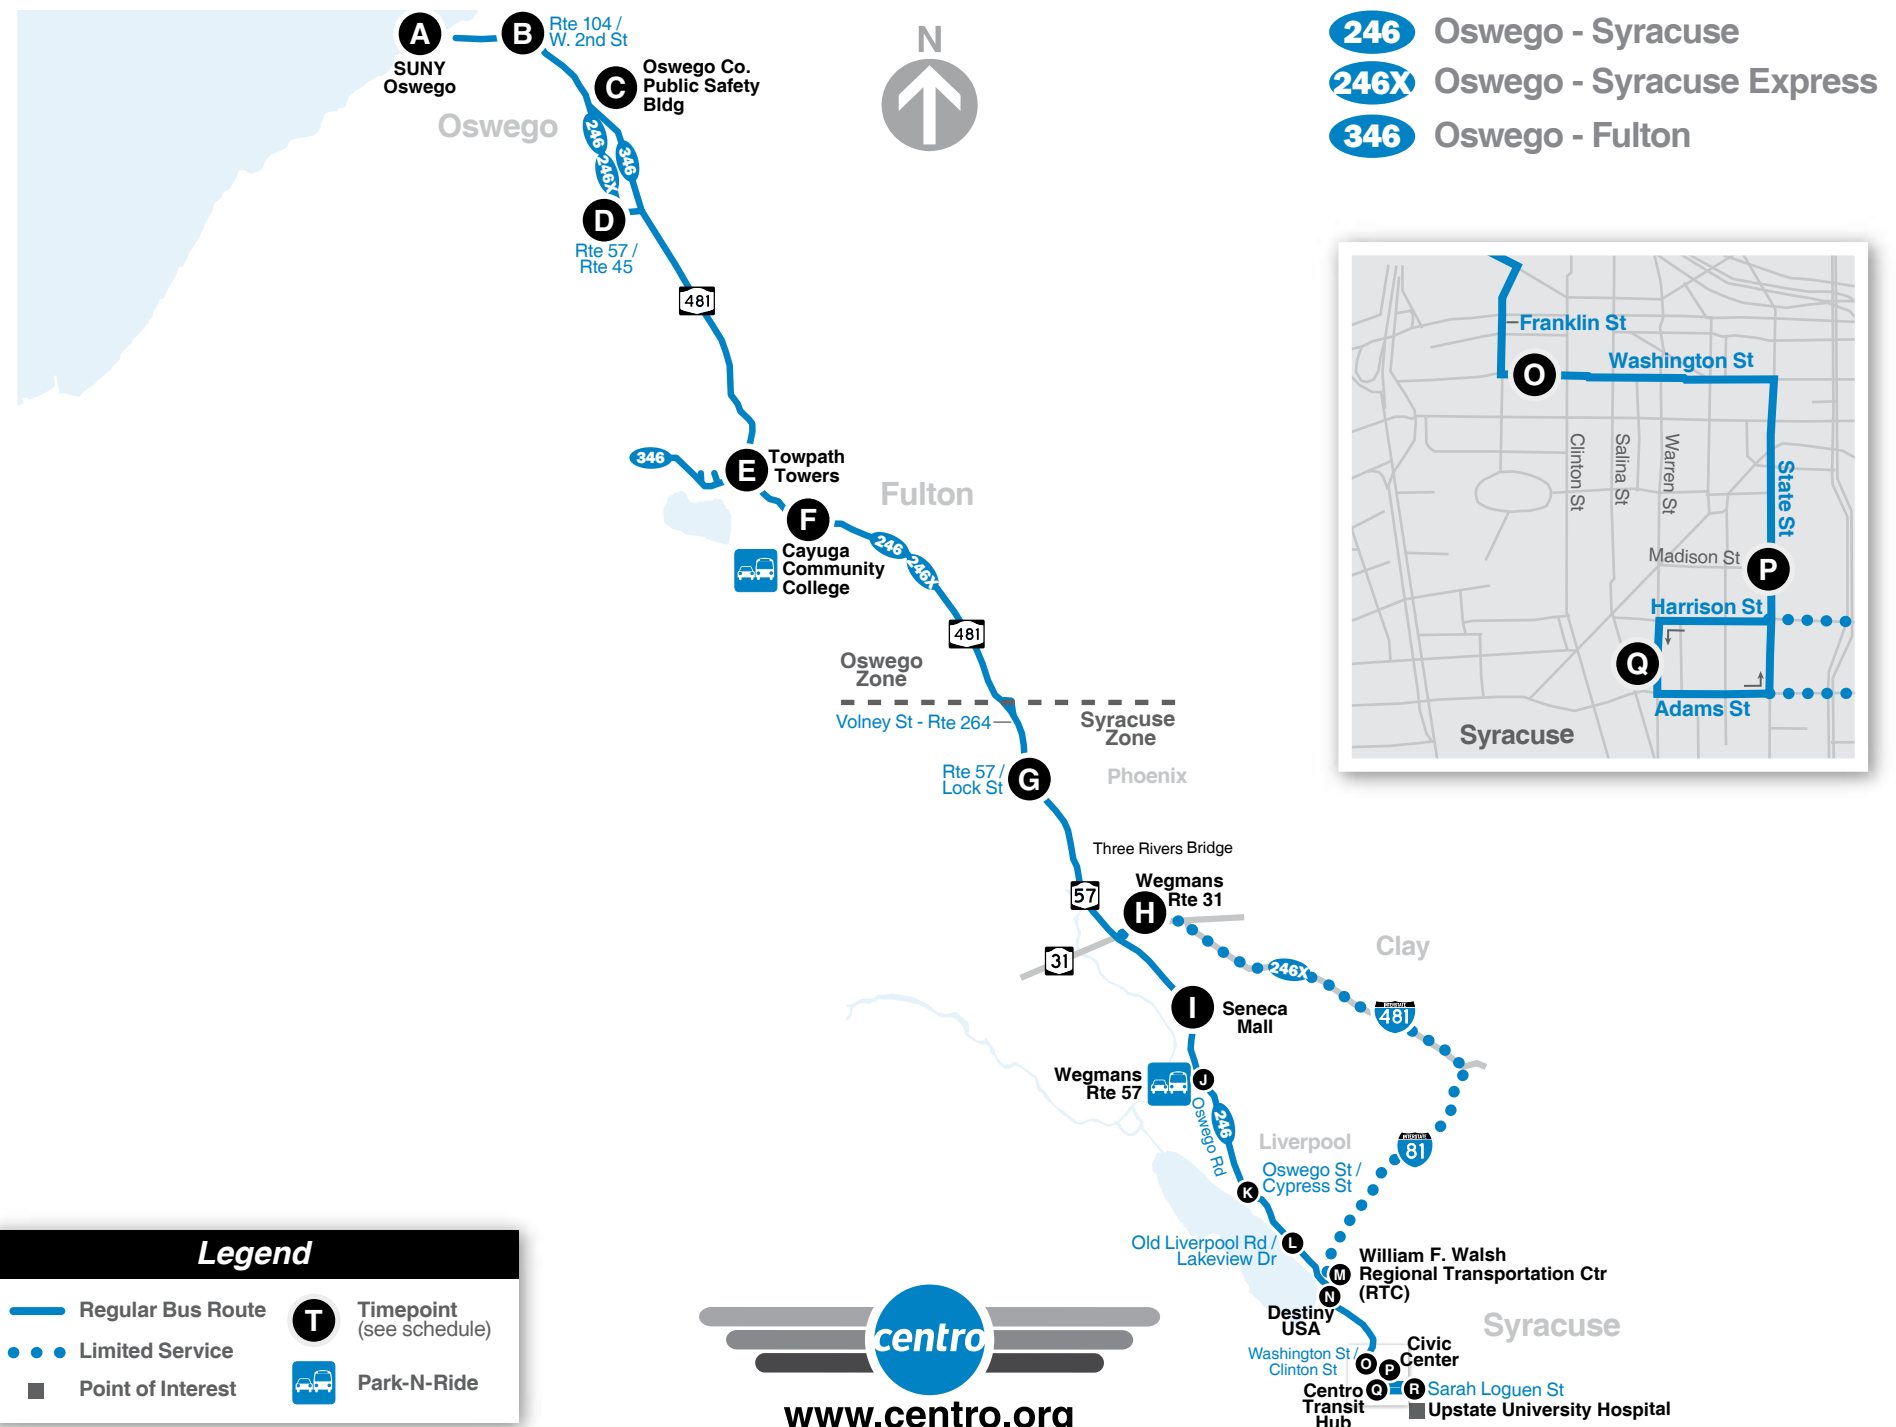

Fares

Using the Fare Zone Charts

Identify the Zone you will be starting from and the Zone you will be traveling to and note the Zone numbers for each.

Find the number of the Zone you are starting "From" column, then read across to the Zone number where you will be getting off to find the fare for your trip.

Adult Fare

Adults (10-64)

Fare From/To	Oswego Zone	Syracuse Zone
Oswego Zone - Oswego to State Route 481 / State Route 264	$1.00	$3.00
Syracuse Zone - Syracuse to State Route 481 / State Route 264	$3.00	$1.00

Half Fare

Children (6-9)
Seniors (65+)*
Persons with Disabilities*

Fare From/To	Oswego Zone	Syracuse Zone
Oswego Zone - Oswego to State Route 481 / State Route 264	$0.50	$1.50
Syracuse Zone - Syracuse to State Route 481 / State Route 264	$1.50	$0.50

Accessibility

All Centro buses are equipped with mobility lifts or ramps to assist passengers in boarding and alighting the vehicles and to accommodate mobility devices classified as "common wheelchairs" according to regulations set forth in the Americans with Disabilities Act (ADA). Please advise the driver upon boarding of any special accommodations required to facilitate your ride.

Title VI

Centro's policy is to fully comply with Title VI of the Civil Rights Act of 1964, which states that no person shall be excluded from participation in, be denied the benefits of, or be otherwise subjected to discrimination based on their race, color, or national origin. To obtain more information regarding Centro's Title VI policy, or to file a Title VI complaint go to <http://bit.ly/CentroTitleVI> or contact Centro as follows:

Contact Centro

Email: cnyrta@centro.org

Call Center / Lost & Found

(315) 442-3400

Call-A-Bus

(315) 442-3434

Mail: 200 Cortland Ave,

Syracuse, NY 13205

#GoCentroBus

Effective:
September 3, 2024

Osw46