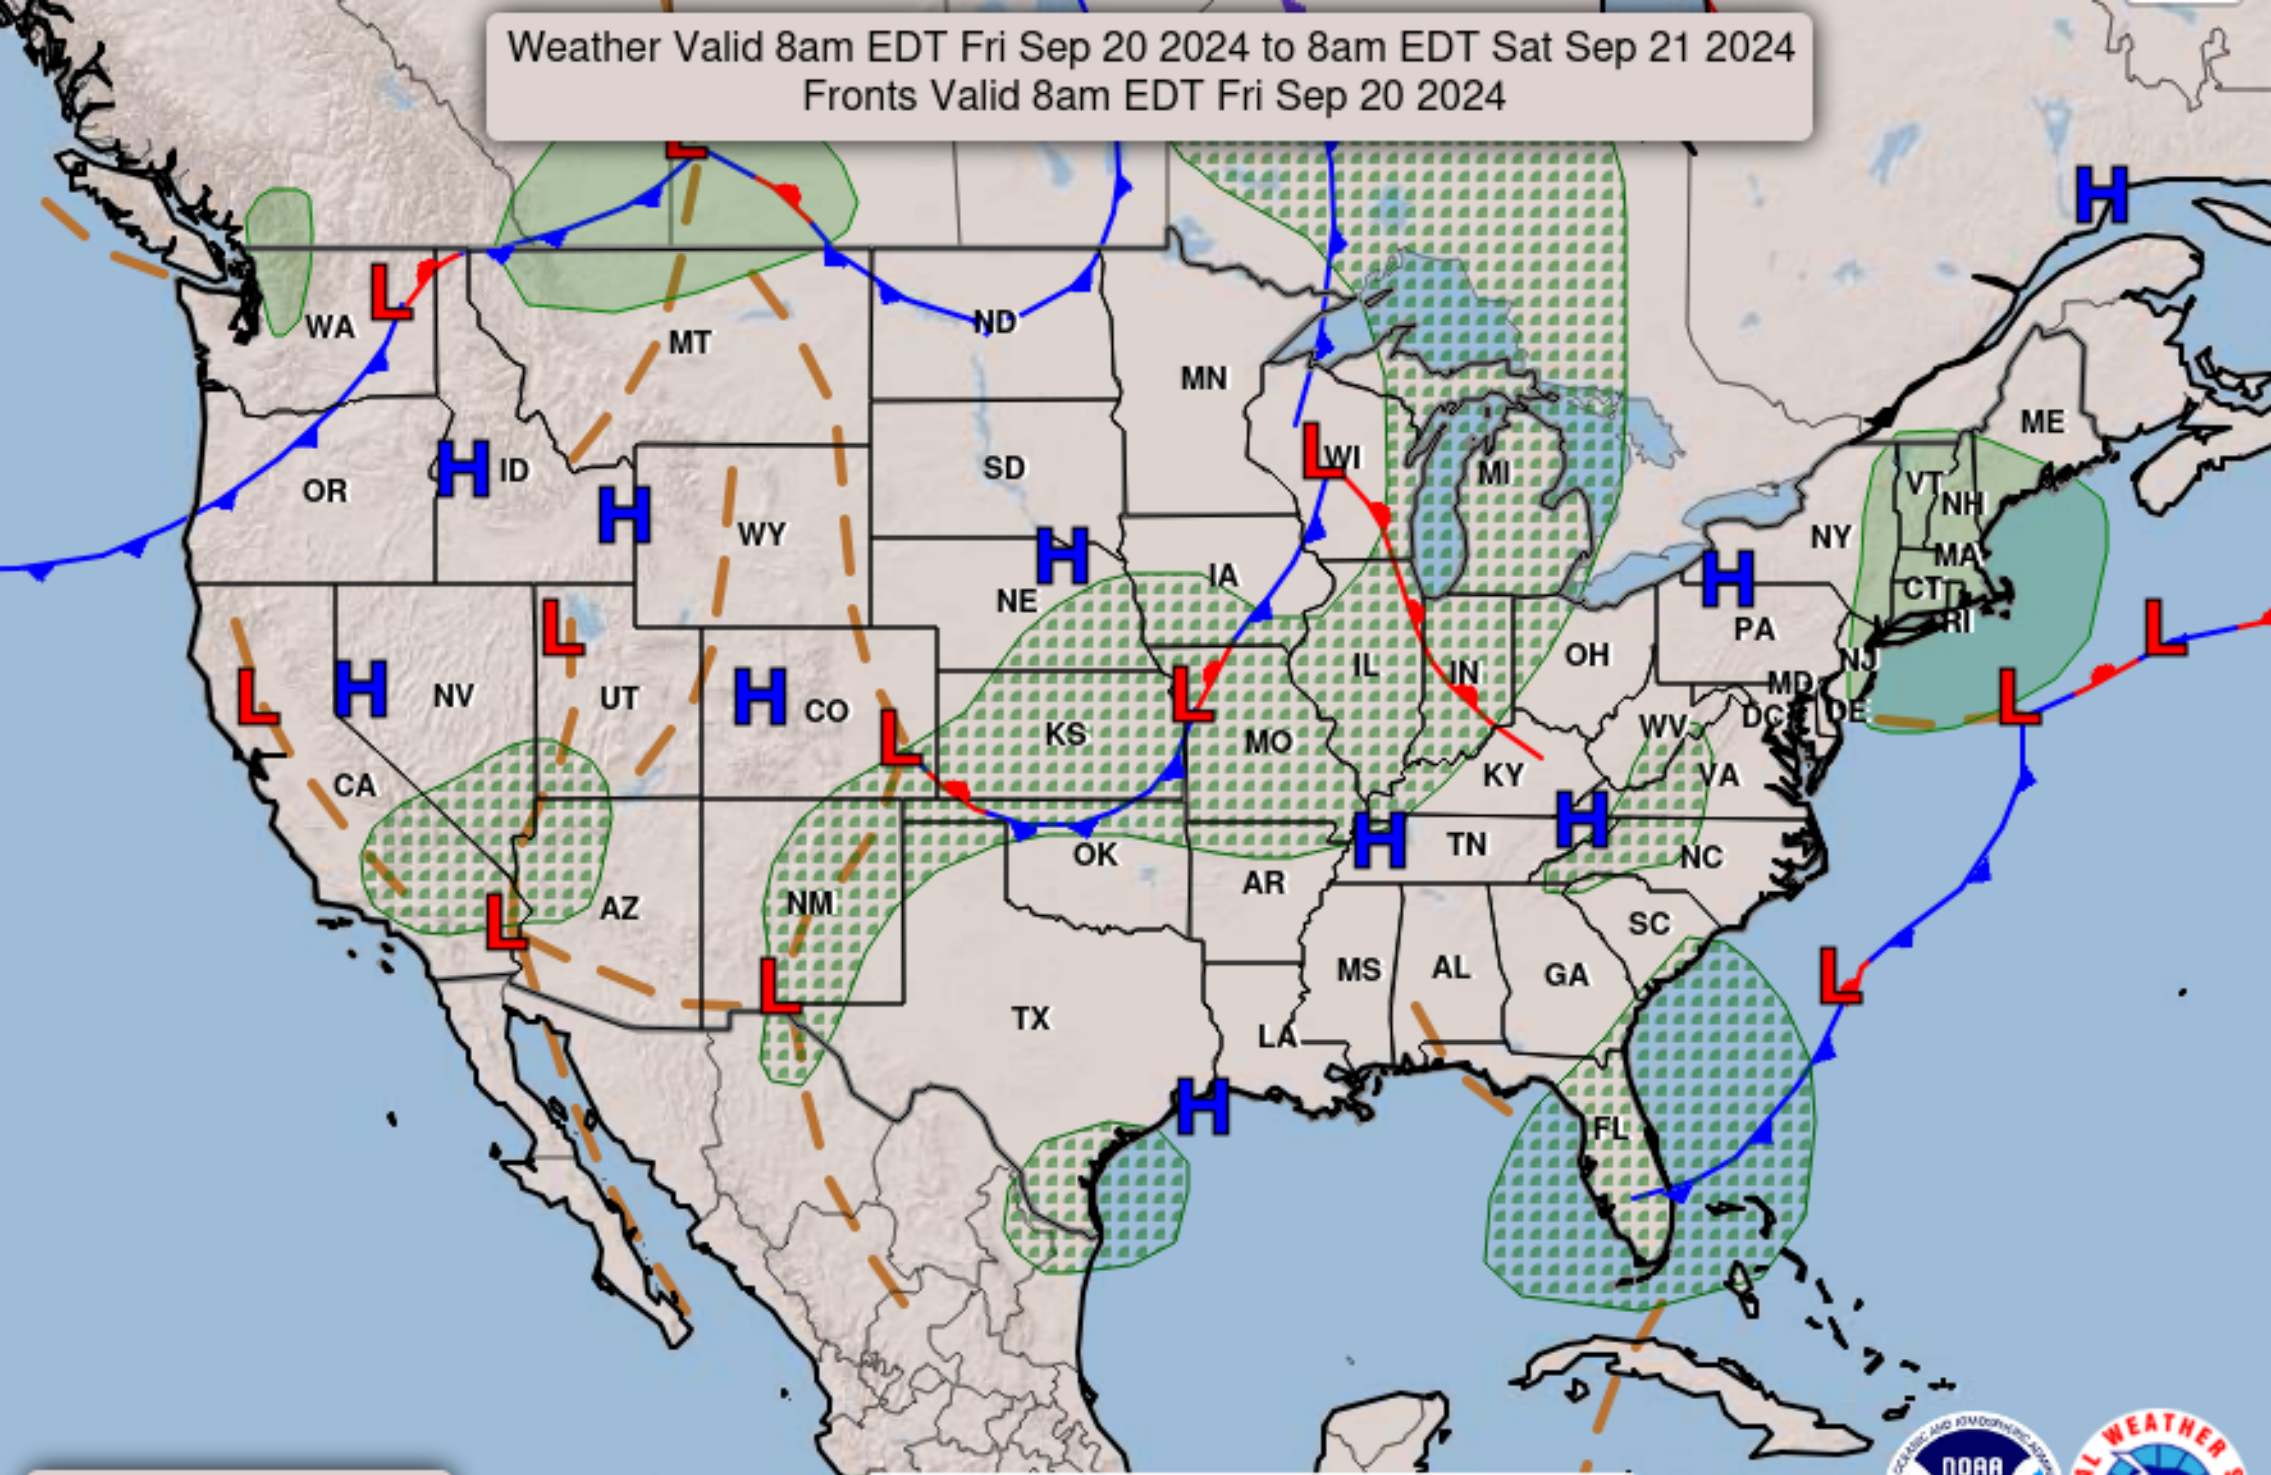

Weather Valid 8am EDT Fri Sep 20 2024 to 8am EDT Sat Sep 21 2024
Fronts Valid 8am EDT Fri Sep 20 2024

Green hatched box: Rain (Thunderstorms)
Red hatched box: Rain

Issued 4:47 AM EDT Thu, Sep 19, 2024
DOC/NOAA/NWS/NCEP/Weather Prediction Center
Prepared by Asherman with WPC/SPC/NHC forecasts.