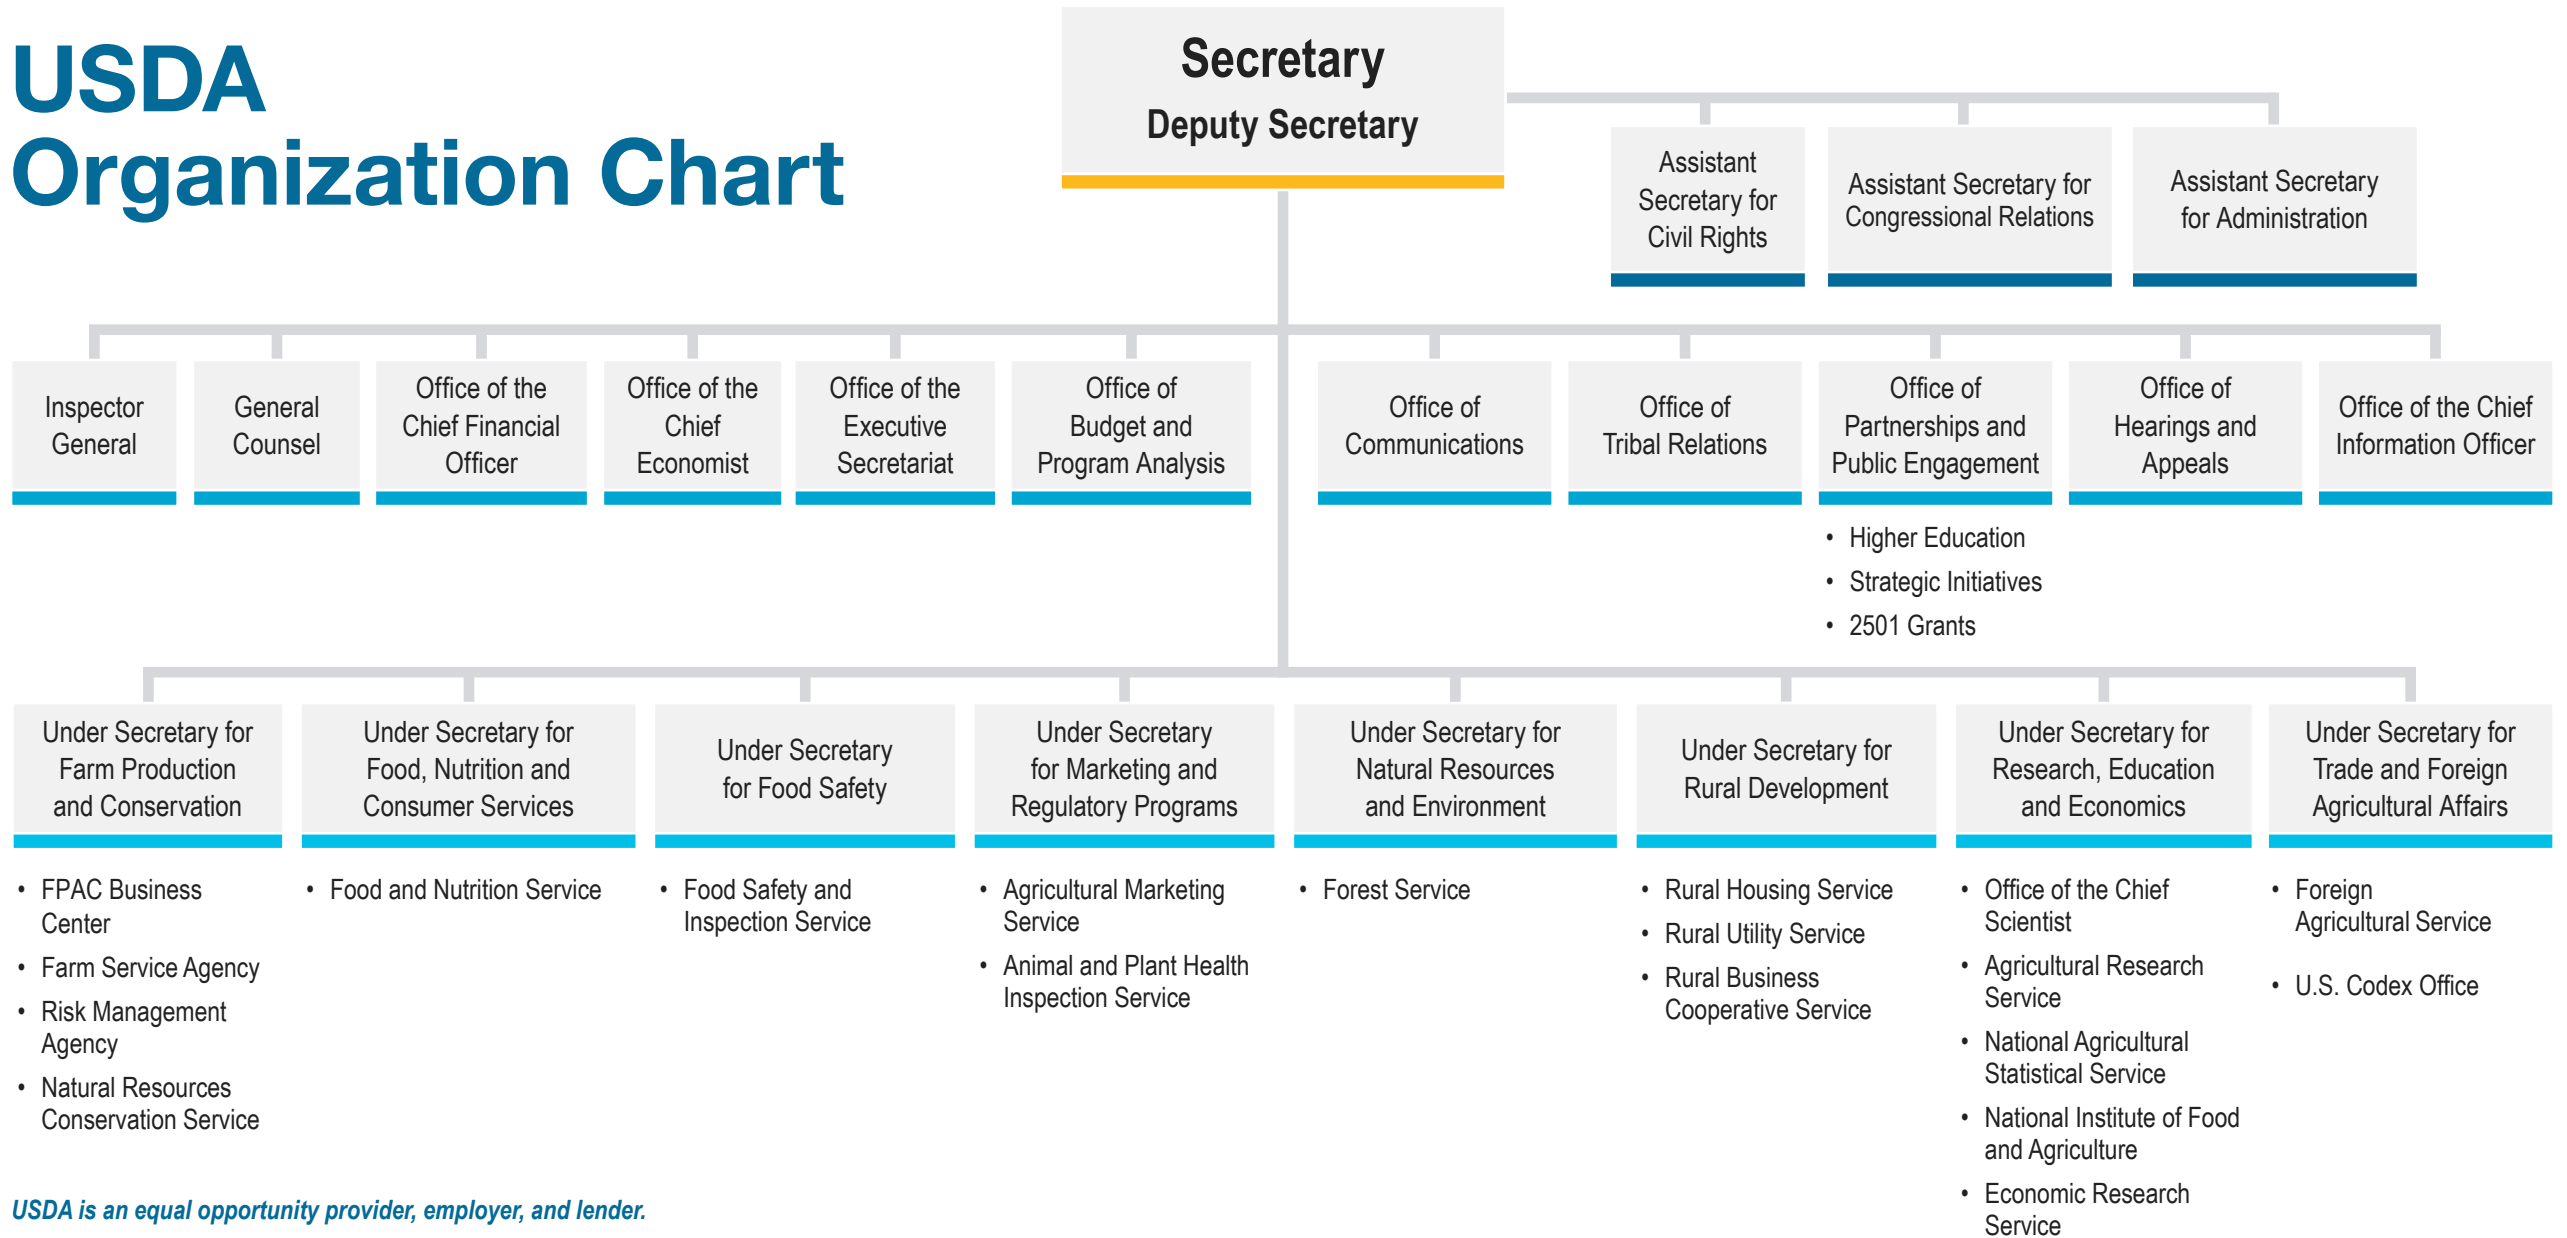

USDA Organization Chart

USDA is an equal opportunity provider, employer, and lender.

UPDATED 10/19/21 This organization chart displays the names of USDA offices, agencies, and mission areas. Each office, agency, and mission area is placed within a cell connected by lines to show the structure and hierarchy (Under Secretary, Deputy Secretary, or Secretary) for which they fall under. An HTML version that lists [USDA Agencies and Offices](#) and [USDA Mission Areas](#) is also available on usda.gov. The [Secretary's Memorandum 1076-031](#) was signed August 12, 2019 effectuating a change to Rural Development.