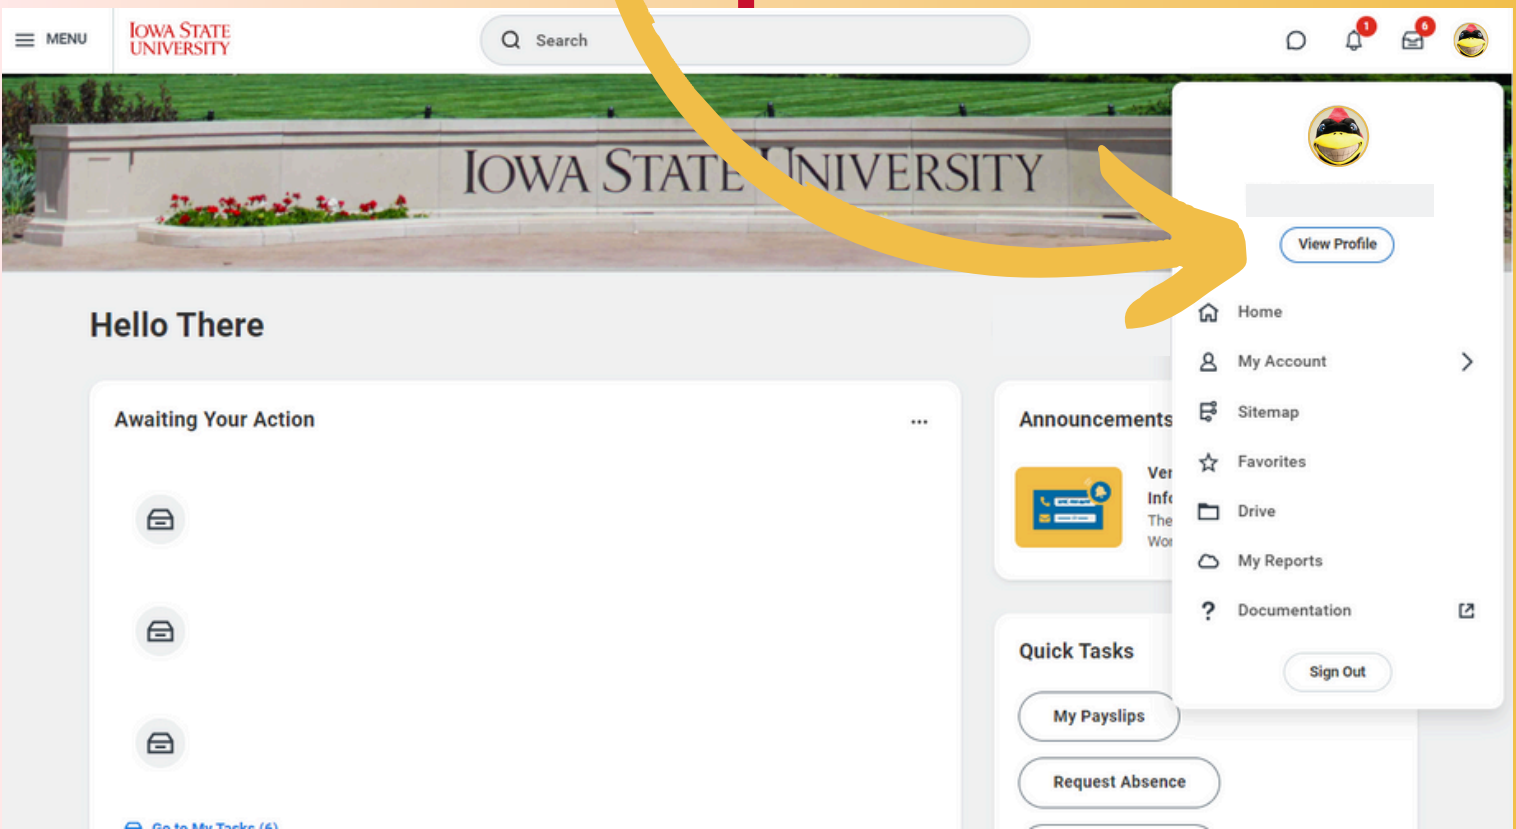

ISU University ID Number

Step-By-Step Guide

GO TO WORKDAY

- Navigate to the top right-hand corner of your workday.
- Click on the profile icon located there.

NEXT STEP

- Underneath the profile picture, find and click on the "view profile" icon.